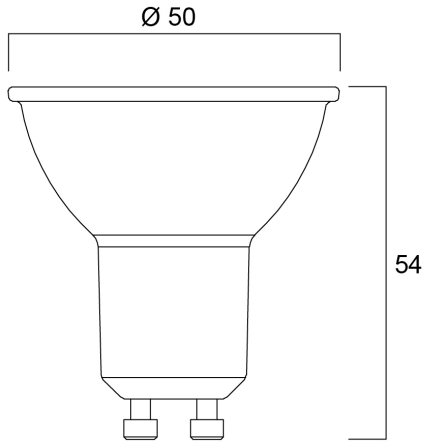

Features

- Compact, energy efficient and exceptional value LED GU10 lamp Same shape and size as halogen GU10 lamp Compact Cluster SMD technology enabling high efficiency with halogen look Reduced visible heat sink from the front Available in 36 degree beam angle High lumen efficacy 15,000 hours average rated life 3 years warranty

Product Overview

Product name	RefLED ES50 V6 345LM 840 36 SL3
Technology	LED
Watt (Rated) (W)	4.2
Cap/Base	GU10
Fixture rating	Open
Colour temperature (K)	4000
CRI (Ra)	80
Colour Consistency (SDCM)	6
Colour Variation Initial (SDCM)	6
Photobiological Risk Group	RG1
Wattage (W)	4.2
Product EAN number	5410288291673
Warranty	3 years

Technical drawings

Data table

GENERAL DATA

Product name	RefLED ES50 V6 345LM 840 36 SL3
Technology	LED
Watt (Rated) (W)	4.2
Cap/Base	GU10
Fixture rating	Open
Operating temperature range (°C)	-20°C...+40°C
Performance ambient temperature Tq (°C)	25
Warranty	3 years

RefLED ES50 V6 345LM 840 36 SL3
0029167

DUN14 (outer)	15410288291670
Packaging outer length / height (cm)	20.8

SAFETY DATA

Optimal operating condition (°C)	-20-40
Breakage cleaning instructions	Not applicable
Special purpose lamp	No
Dry applications use only	No
Suitable for household illumination	No
Safety message	Not Suitable for totally enclosed fixtures