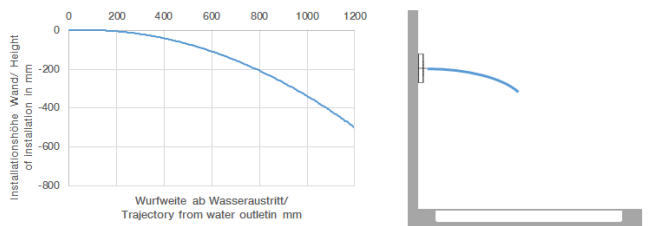

Flow restrictor (8.3 l/min) to extend shower jet from approx. 500 mm to approx. 1000 mm

	Matte Black	36 515 979-33
	Chrome	36 515 979-00
	Brushed Platinum	36 515 979-06
	Platinum	36 515 979-08
	Dark Chrome	36 515 979-19
	Light Gold (PVD)	36 515 979-26
	Brushed Light Gold (PVD)	36 515 979-27
	Brushed Durabronze (23kt Gold)	36 515 979-28
	Brushed Gold (PVD)	36 515 979-37
	Brushed Dark Brass (PVD)	36 515 979-39
	Brushed Bronze (PVD)	36 515 979-42
	Brushed Dark Bronze (PVD)	36 515 979-43
	Brushed Champagne (22kt Gold)	36 515 979-46
	Champagne (22kt Gold)	36 515 979-47
	Brushed Chrome	36 515 979-93
	Brushed Dark Platinum	36 515 979-99

Required miscellaneous

- xGRID Installation track 555 mm - 12 360 970 90**

36 515 979 Product version from 4/1/2024

mm [inches]

Flow rate chart

Trajectory diagram

Codes & Standards

ASME A112.18.1	cUPC	DIN 4109	ISO 3822
Scottish Water Byelaws	UK Water Supply Regulations	Ü-Zeichen	