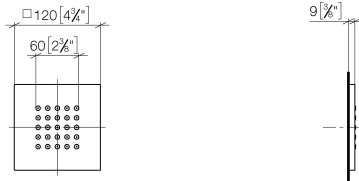

Flow restrictor (8.3 l/min) to extend shower jet from approx. 500 mm to approx. 1000 mm

	Matte Black	36 515 979-33
	Chrome	36 515 979-00
	Brushed Platinum	36 515 979-06
	Platinum	36 515 979-08
	Dark Chrome	36 515 979-19
	Light Gold (PVD)	36 515 979-26
	Brushed Light Gold (PVD)	36 515 979-27
	Brushed Durabronze (23kt Gold)	36 515 979-28
	Brushed Gold (PVD)	36 515 979-37
	Brushed Dark Brass (PVD)	36 515 979-39
	Brushed Bronze (PVD)	36 515 979-42
	Brushed Dark Bronze (PVD)	36 515 979-43
	Brushed Champagne (22kt Gold)	36 515 979-46
	Champagne (22kt Gold)	36 515 979-47
	Brushed Chrome	36 515 979-93
	Brushed Dark Platinum	36 515 979-99

Required miscellaneous

- Concealed wall installation box - 35 205 970 90**
- min. recess depth 85 mm
 - max. recess depth 110 mm

Recommended miscellaneous

- xGRID Attachment set for integrating in the dry wall construction - 12 340 970 90**

Required miscellaneous

- xGRID Installation track 555 mm - 12 360 970 90**

36 515 979 Product version from 4/1/2024

mm [inches]

Flow rate chart

Trajectory diagram

Codes & Standards

ASME A112.18.1	cUPC	DIN 4109	ISO 3822
Scottish Water Byelaws	UK Water Supply Regulations	Ü-Zeichen	