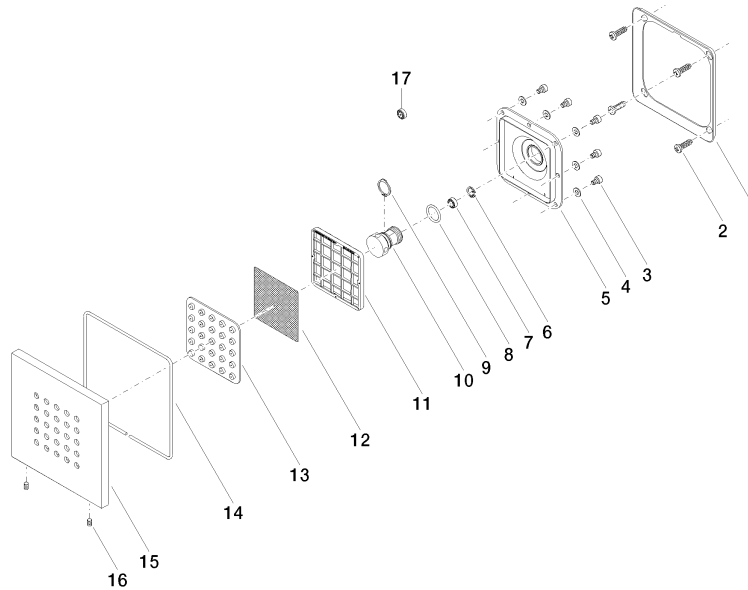

Spare parts list

No.	Item Number	Name	Quantity used	Delivery time
	12 09 29 30 043 90	Filter Body spray -	1.00	14
	8 09 14 10 130 90	O-Ring EPDM 70 14,0 x 2,00 mm -	1.00	14
	2 09 30 31 022 90	Mounting 4,8 x 16 mm -	4.00	14
	1 09 28 01 024 90	Mounting 107,7 x 107,7 x 6,2 mm -	1.00	14
	13 09 12 01 075 90	Insert Spray pad -	1.00	14
	3 09 30 30 031 90	Mounting Cylinder head screw with hexagon socket M4 x 6 mm -	8.00	14
	14 09 14 03 117 90	Washer Ø 2,5 x 432 mm -	1.00	14
	4 09 30 11 024 90	Washer Ø 4,3 -	8.00	14
	9 09 16 01 017 90	Ring Retaining ring Ø 17 x 1 mm -	1.00	14
	15 09 27 98 004-33	Rosette 120 x 120 x 10 mm - Matte Black	1.00	40
	11 09 17 97 057 90	Holder Spray pad 65,5 x 65,5 x 5,5 mm -	1.00	14
	7 90 23 01 032 00 90	Flow limiter Set Ø 95 x 35 mm, 6 l/min. -	1.00	14
	5 09 12 12 205 90	Retainer 85 x 85 x 18 mm -	1.00	14
	10 09 17 11 146 90	Connection -	1.00	-
Spare part can no longer be ordered, please order the replacement item				
	0917111462090	Spray -		
	6 09 16 01 016 90	Ring Retaining ring Ø 10 x 1 mm -	1.00	14
	16 09 31 11 048 90	Mounting Threaded pin with hexagon socket with point M4 x 8 mm -	1.00	14
	17 09 23 01 052 90	Flow limiter yellow 8,3 l/min. -	1.00	14