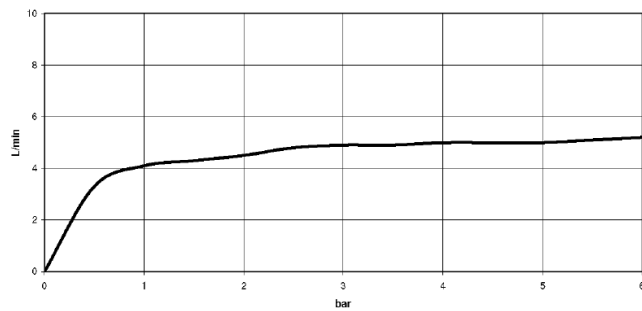

Flow restrictor (8.3 l/min) to extend shower jet from approx. 500 mm to approx. 1000 mm

	Matte Black	36 515 979-33
	Chrome	36 515 979-00
	Brushed Platinum	36 515 979-06
	Platinum	36 515 979-08
	Dark Chrome	36 515 979-19
	Light Gold (PVD)	36 515 979-26
	Brushed Light Gold (PVD)	36 515 979-27
	Brushed Durabronze (23kt Gold)	36 515 979-28
	Brushed Gold (PVD)	36 515 979-37
	Brushed Dark Brass (PVD)	36 515 979-39
	Brushed Bronze (PVD)	36 515 979-42
	Brushed Dark Bronze (PVD)	36 515 979-43
	Brushed Champagne (22kt Gold)	36 515 979-46
	Champagne (22kt Gold)	36 515 979-47
	Brushed Chrome	36 515 979-93
	Brushed Dark Platinum	36 515 979-99

Required miscellaneous

- xGRID Installation track 555 mm - 12 360 970 90**

36 515 979 Product version from 4/1/2024

mm [inches]

Flow rate chart

Trajectory diagram

Codes & Standards

ASME A112.18.1	cUPC	DIN 4109	ISO 3822
Scottish Water Byelaws	UK Water Supply Regulations	Ü-Zeichen	