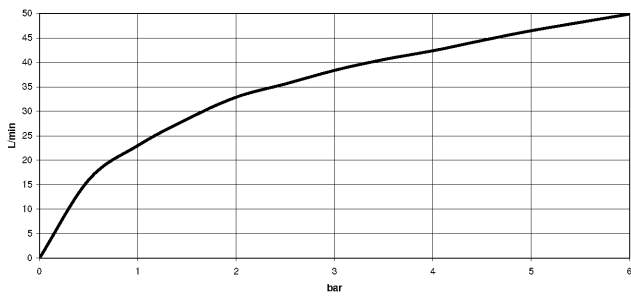

Angle valve - Platinum

SERIES SPECIFIC

22 901 979 Product version up to 5/27/2021

- rosette Ø 55 mm
- hose covering 200mm, for shortening
- WRAS

	Platinum	22 901 979-08
	Chrome	22 901 979-00
	Brushed Platinum	22 901 979-06
	Durabass (23kt Gold)	22 901 979-09
	Dark Chrome	22 901 979-19
	Light Gold (PVD)	22 901 979-26
	Brushed Light Gold (PVD)	22 901 979-27
	Brushed Durabass (23kt Gold)	22 901 979-28
	Matte Black	22 901 979-33
	Brushed Gold (PVD)	22 901 979-37
	Brushed Dark Brass (PVD)	22 901 979-39
	Brushed Bronze (PVD)	22 901 979-42
	Brushed Dark Bronze (PVD)	22 901 979-43
	Brushed Champagne (22kt Gold)	22 901 979-46
	Champagne (22kt Gold)	22 901 979-47
	Brushed Chrome	22 901 979-93
	Brushed Dark Platinum	22 901 979-99

22 901 979 Product version up to 5/27/2021

mm [inches]

Flow rate chart

Codes & Standards

Scottish Water
Byelaws

UK Water Supply
Regulations

Angle valve - Platinum

SERIES SPECIFIC