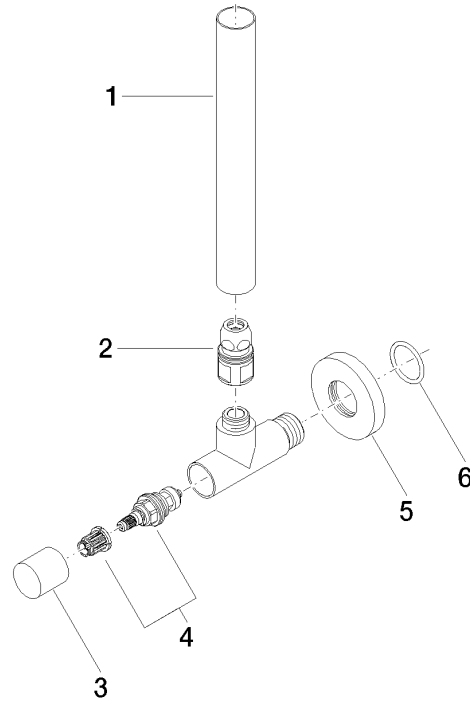

Angle valve - Platinum

SERIES SPECIFIC

22 901 979 Product version up to 5/27/2021

- rosette Ø 55 mm
- hose covering 200mm, for shortening
- WRAS

	Platinum	22 901 979-08
	Chrome	22 901 979-00
	Brushed Platinum	22 901 979-06
	Durabass (23kt Gold)	22 901 979-09
	Dark Chrome	22 901 979-19
	Light Gold (PVD)	22 901 979-26
	Brushed Light Gold (PVD)	22 901 979-27
	Brushed Durabass (23kt Gold)	22 901 979-28
	Matte Black	22 901 979-33
	Brushed Gold (PVD)	22 901 979-37
	Brushed Dark Brass (PVD)	22 901 979-39
	Brushed Bronze (PVD)	22 901 979-42
	Brushed Dark Bronze (PVD)	22 901 979-43
	Brushed Champagne (22kt Gold)	22 901 979-46
	Champagne (22kt Gold)	22 901 979-47
	Brushed Chrome	22 901 979-93
	Brushed Dark Platinum	22 901 979-99

22 901 979 Product version up to 5/27/2021

mm [inches]

Flow rate chart

Codes & Standards

Scottish Water
Byelaws

UK Water Supply
Regulations

Angle valve - Platinum

SERIES SPECIFIC

22 901 979 Product version up to 5/27/2021

Certificates and sustainability

WRAS_2205

22 901 979 Product version up to 5/27/2021

Parts for other finishes can be found here: [Chrome](#)

Spare parts list

No.	Item Number	Name	Quantity used	Delivery time
5	09 27 22 015-08	Rosette Ø 55 x Ø 24,6 x 9 mm - Platinum	1.00	54
2	90 24 03 276 00 90	Conversion kit for angle valve Ø 25 x 38 mm -	1.00	14
6	09 14 10 093 90	O-Ring NBR 70 23,5 x 2,5 mm -	1.00	14
3	09 20 22 001-08	Handle Ø 24 x 25,5 mm - Platinum	1.00	-
Spare part can no longer be ordered, please order the replacement item				
1	09 28 22 020-08	Pipe Ø 24 x 200 mm - Platinum	1.00	-
Spare part can no longer be ordered, please order the replacement item				
4	90 90 03 006 00 90	Head part Grease chamber 3/8" -	1.00	14