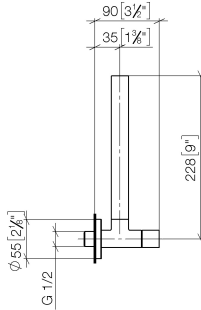

Angle valve - Platinum

SERIES SPECIFIC

22 901 979 Product version up to 5/27/2021

- rosette Ø 55 mm
- hose covering 200mm, for shortening
- WRAS

	Platinum	22 901 979-08
	Chrome	22 901 979-00
	Brushed Platinum	22 901 979-06
	Durabass (23kt Gold)	22 901 979-09
	Dark Chrome	22 901 979-19
	Light Gold (PVD)	22 901 979-26
	Brushed Light Gold (PVD)	22 901 979-27
	Brushed Durabass (23kt Gold)	22 901 979-28
	Matte Black	22 901 979-33
	Brushed Gold (PVD)	22 901 979-37
	Brushed Dark Brass (PVD)	22 901 979-39
	Brushed Bronze (PVD)	22 901 979-42
	Brushed Dark Bronze (PVD)	22 901 979-43
	Brushed Champagne (22kt Gold)	22 901 979-46
	Champagne (22kt Gold)	22 901 979-47
	Brushed Chrome	22 901 979-93
	Brushed Dark Platinum	22 901 979-99

22 901 979 Product version up to 5/27/2021

mm [inches]

Flow rate chart

Codes & Standards

Scottish Water
Byelaws

UK Water Supply
Regulations

Angle valve - Platinum

SERIES SPECIFIC

22 901 979 Product version up to 5/27/2021

Certificates and sustainability

WRAS_2205

22 901 979 Product version up to 5/27/2021

Parts for other finishes can be found here: [Chrome](#)

Spare parts list

No.	Item Number	Name	Quantity used	Delivery time
5	09 27 22 015-08	Rosette Ø 55 x Ø 24,6 x 9 mm - Platinum	1.00	54
2	90 24 03 276 00 90	Conversion kit for angle valve Ø 25 x 38 mm -	1.00	14
6	09 14 10 093 90	O-Ring NBR 70 23,5 x 2,5 mm -	1.00	14
3	09 20 22 001-08	Handle Ø 24 x 25,5 mm - Platinum	1.00	-
Spare part can no longer be ordered, please order the replacement item				
1	09 28 22 020-08	Pipe Ø 24 x 200 mm - Platinum	1.00	-
Spare part can no longer be ordered, please order the replacement item				
4	90 90 03 006 00 90	Head part Grease chamber 3/8" -	1.00	14