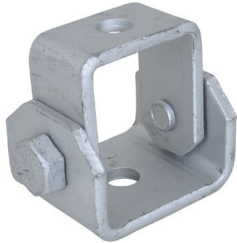

Walraven Adjustable Support (BUP1000)

(H1253)

for suspensions and bracing

Features & benefits

- especially for angled installations with bracings
- suitable for fixing to walls or fixing rails
- adjustable angle up to 90°
- with two holes Ø13 mm
- material: steel
- product is part of the Walraven Walraven UltraProtect® 1000 system
- suitable for in- and outdoor applications
- stands min. 1,000 hours salt spray test (max. 5% red rust) according to ISO 9227
- Max. allowed load: when used at an angle of 45° on wall/ceiling.

Product Number	For Rail Type	Total Height	Total Width	Total Length	Material Thickness	Width	Fixing Hole	Maximum Allowed Load Faz
<i>Reference letter</i>		<i>H</i>	<i>W</i>	<i>L</i>	<i>MT</i>	<i>w</i>	<i>FH</i>	<i>F_{0,2}</i>
<i>Unit description</i>		<i>mm</i>	<i>mm</i>	<i>mm</i>	<i>mm</i>	<i>mm</i>	<i>mm</i>	<i>N</i>
66588818	41x21, 41x41, 41x51, 41x62, 41x82	63	50	77.5	5.00	30	12.4	5,000