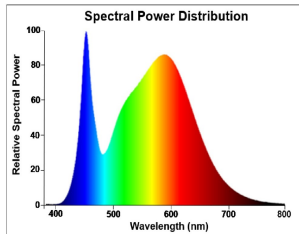

RefLED ES50

RefLED ES50 V6 345LM 840 36 SL3

0029167