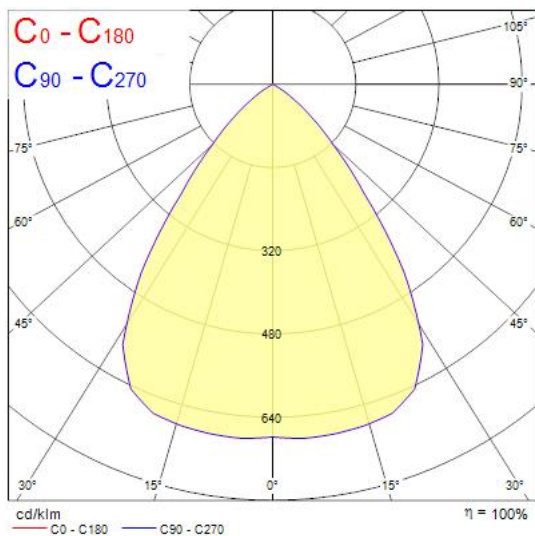

Concord

Solstice 200 IP65 2200lm 940 DALI 2070174

Total power consumption (W)	17
Electrical protection	Class II
Control gear type	LED driver constant current
Dimmable	Yes
Minimum dimming level (%)	1
LED Flickering Rate	Ultra low (5% or less)
Housing colour	RAL9016
IP rating	IP65/20
IK rating	IK02
Product EAN number	5025768701742
Warranty	5 years
Useful luminous flux (#use)	2200
Dimming method	DALI, DALI-2, Switch-dim (mains-rated)

Photometry