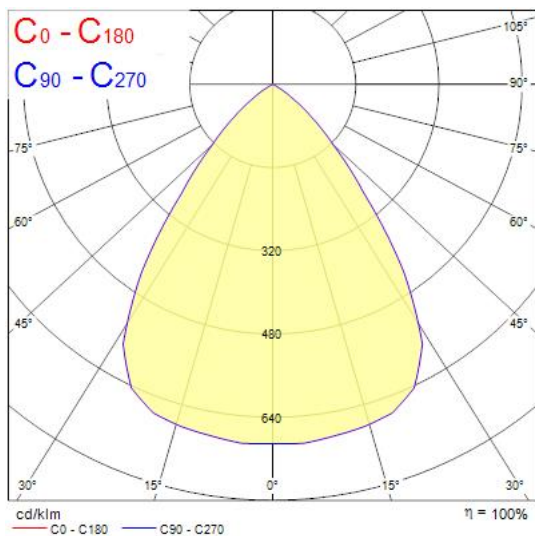

Concord

Solstice 200 IP65 2100lm 930 DALI 2070173

Total power consumption (W)	17
Electrical protection	Class II
Control gear type	LED driver constant current
Dimmable	Yes
Minimum dimming level (%)	1
LED Flickering Rate	Ultra low (5% or less)
Housing colour	RAL 9016 - Traffic white / Bezel
IP rating	IP65/20
IK rating	IK02
Product EAN number	5025768701735
Warranty	5 years
Useful luminous flux (#use)	2100
Dimming method	DALI, DALI-2, Switch-dim (mains-rated)

Photometry