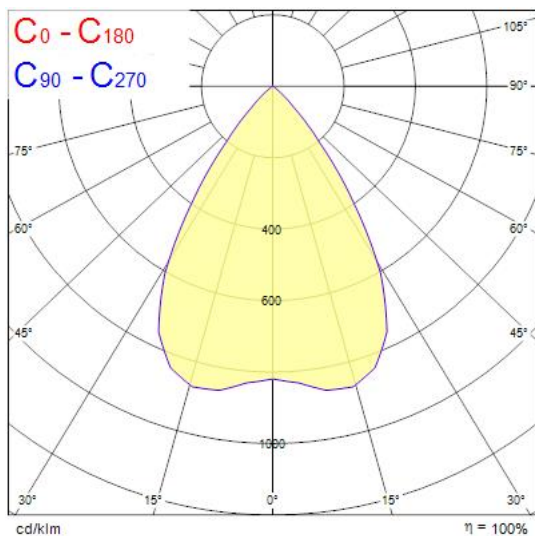

Concord

Solstice 150 IP65 1900lm 940 DALI 2070172

Total power consumption (W)	15
Electrical protection	Class II
Control gear type	LED driver constant current
Dimmable	Yes
Minimum dimming level (%)	1
LED Flickering Rate	Ultra low (5% or less)
Housing colour	RAL 9016 - Traffic white / Bezel
IP rating	IP65/20
IK rating	IK02
Product EAN number	5025768701728
Warranty	5 years
Useful luminous flux (#use)	1900
Dimming method	DALI, DALI-2, Switch-dim (mains-rated)

Photometry