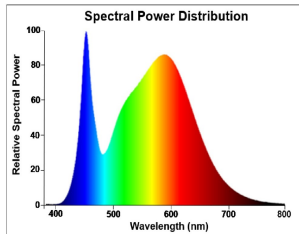

RefLED ES50

RefLED ES50 V6 345LM 840 36 SL

0029165