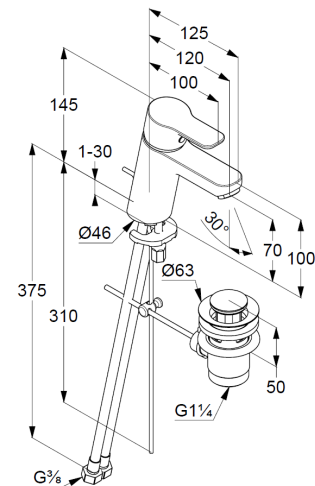

Technische Daten/ Technical Data

KLUDI PURE&EASY
single lever basin mixer 70
DN 15

Ref.: 372820565R

Finishes:
05 chrome

Product description
Manufacturer KLUDI GmbH & Co. KG
Typ: KLUDI PURE&EASY
single lever basin mixer 70
Ref.: 372820565R

basin mixer
single lever mixer
1-hole mounted
solid handle, metal
aerator M24 PCA
ceramic cartridge with hot water safety device
flow rate at 3 bar 3,8 l/min.
flexible hoses G3/8 DVGW approved
rapid installation set
pop up waste G1 1/4 plastic
EU taxonomy: max. 6 l/min. -
Substantial Contribution (SC) possible

Produktabbildung/ Product picture

Maßzeichnung/ Dimensional drawing

Durchfluss/ Flow rate