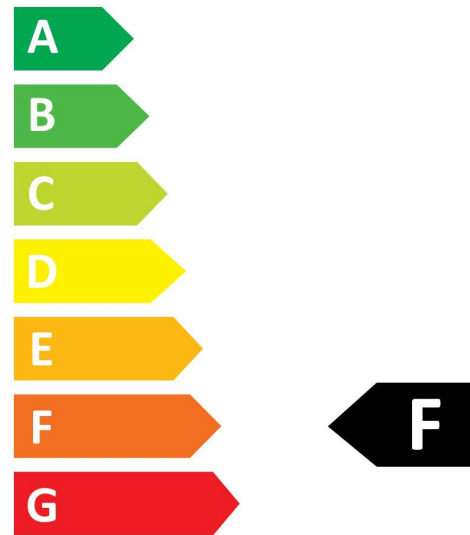

Product Overview

Product name	RefLED ES50 V6 345LM 830 36 SL10
Technology	LED
Watt (Rated) (W)	4.2
Cap/Base	GU10
Fixture rating	Open
Colour temperature (K)	3000
CRI (Ra)	80
Colour Consistency (SDCM)	6
Colour Variation Initial (SDCM)	6
Photobiological Risk Group	RG1
Wattage (W)	4.2
Product EAN number	5410288291642
Warranty	3 years

Technical drawings

Data table

GENERAL DATA

Product name	RefLED ES50 V6 345LM 830 36 SL10
Technology	LED
Watt (Rated) (W)	4.2
Cap/Base	GU10
Fixture rating	Open
Operating temperature range (°C)	-20°C...+40°C
Performance ambient temperature Tq (°C)	25
Warranty	3 years

OPTICAL DATA

Colour temperature (K)	3000
CRI (Ra)	80
Colour Consistency (SDCM)	6
Colour Variation Initial (SDCM)	6

RefLED ES50 V6 345LM 830 36 SL10 0029164

Luminous Intensity (cd)	770
Photobiological Risk Group	RG1
Lumen maintenance at end of nominal life (%)	70

Energy label

0029164

5
kWh/1000h

2019/2015

0029164

5
kWh/1000h

2019/2015

Light your world