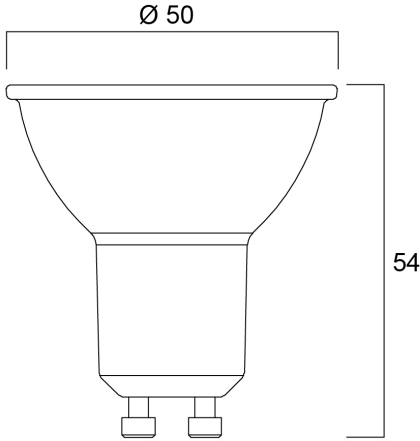

Features

- Compact, energy efficient and exceptional value LED GU10 lamp Same shape and size as halogen GU10 lamp Compact Cluster SMD technology enabling high efficiency with halogen look Reduced visible heat sink from the front Available in 36 degree beam angle High lumen efficacy 15,000 hours average rated life 3 years warranty

Product Overview

Product name	RefLED ES50 V6 345LM 830 36 SL10
Technology	LED
Watt (Rated) (W)	4.2
Cap/Base	GU10
Fixture rating	Open
Colour temperature (K)	3000
CRI (Ra)	80
Colour Consistency (SDCM)	6
Colour Variation Initial (SDCM)	6
Photobiological Risk Group	RG1
Wattage (W)	4.2
Product EAN number	5410288291642
Warranty	3 years

Technical drawings

Data table

GENERAL DATA

Product name	RefLED ES50 V6 345LM 830 36 SL10
Technology	LED
Watt (Rated) (W)	4.2
Cap/Base	GU10
Fixture rating	Open
Operating temperature range (°C)	-20°C...+40°C
Performance ambient temperature Tq (°C)	25
Warranty	3 years

LIFETIME DATA

Lifespan L70 B50	15000
Average life (Rated) (h)	15000

PHYSICAL DATA

Nominal Product Diameter (mm)	50
Weight (kg)	0.35

PACKAGING

Single packaging type	Carton
Product EAN number	5410288291642
Packaging single width (cm)	19.5
Packaging single depth (cm)	10.4
DUN14 (outer)	15410288291649
Packaging outer length / height (cm)	9.2