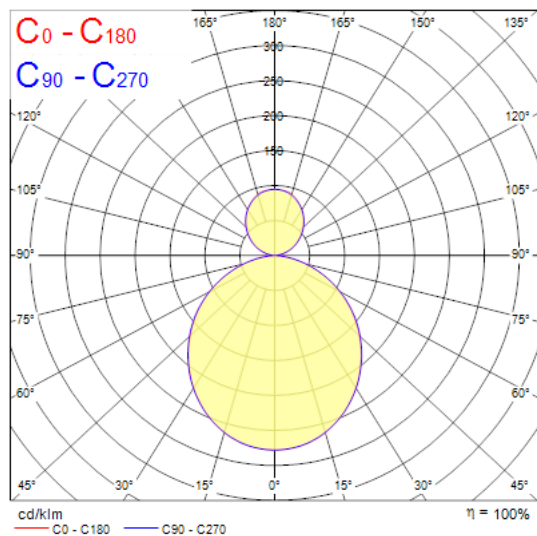

Concord

NILO 1200 DIR/INDIR 4K DALI EM BLACK 2050615

Light colour	Neutral White
CRI (Ra)	80
Colour Variation Initial (SDCM)	3
Glare control	< 23
Photobiological Risk Group	RG0
Total power consumption (W)	88
Electrical protection	Class I
Control gear type	LED driver constant current
Dimmable	Yes
Housing colour	Black
IP rating	IP20
IK rating	IK03
Product EAN number	5025768506156
Warranty	5 years
Dimming method	DALI

Photometry