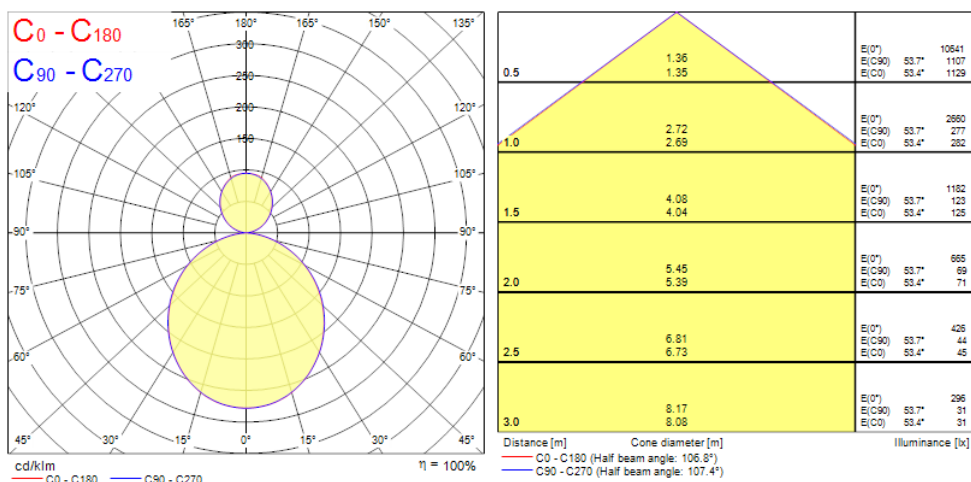

Concord

NILO 1200 DIR/INDIR 4K DALI EM BLACK 2050615

Light colour	Neutral White
CRI (Ra)	80
Colour Variation Initial (SDCM)	3
Glare control	< 23
Photobiological Risk Group	RG0
Total power consumption (W)	88
Electrical protection	Class I
Control gear type	LED driver constant current
Dimmable	Yes
Housing colour	Black
IP rating	IP20
IK rating	IK03
Product EAN number	5025768506156
Warranty	5 years
Dimming method	DALI

Photometry