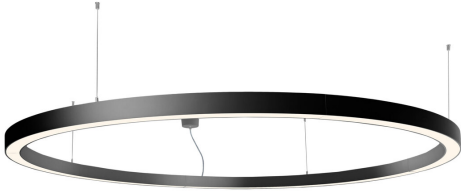

Concord

NILO 1200 DIR/INDIR 4K DALI EM BLACK 2050615

Features

- Nilo is a 360° curve-shaped luminaire with a striking, minimalistic design, perfect for retail, hospitality, and office environments. The product can be suspended at different heights to create appealing lighting effects. Stand-alone and self-contained lighting fixture. Aluminium body, opal diffuser, emits direct and indirect lighting. Textured black finishing colour. Light color temperature: 4000K, neutral white. System power: 88W. Fixture lumen output: 9570lm, efficacy: 109lm/W, Ra80 typical, LED chromacity: 3 step MacAdam ellipse (SDCM3), IR/UV free light source without heat radiation. DALI dimmable, 3-hours self-contained EMPRO self-test emergency, 220-240V / 50-60Hz 75% direct, and 25% indirect lighting. Electrical protection: Class I. Degree of protection: IP20, suitable for indoor environment only. Nominal product dimensions: diameter 1140mmx65mm. 3h emergency in function: direct lighting only, partial lighting (only direct and 1/4 of whole luminaire is light up in emergency mode), 200lm.

Product Overview

Product name	NILO 1200 DIR/INDIR 4K DALI EM BLACK
Technology	LED
Cap/Base	N/A
Housing	Aluminium
Mount	Suspended
General application	Hospitality, Museums & Galleries, Retail
ETIM Class	EC002892
Fixture luminous flux (lm)	9570
Luminaire efficacy (lm/W)	109
Colour temperature (K)	4000

Photometry

Concord

NILO 1200 DIR/INDIR 4K DALI EM BLACK 2050615

Technical drawings

Data table

GENERAL DATA

Product name	NILO 1200 DIR/INDIR 4K DALI EM BLACK
Technology	LED
Cap/Base	N/A
Housing	Aluminium
Mount	Suspended
General application	Hospitality, Museums & Galleries, Retail
Operating temperature range (°C)	1°C...+25°C
ETIM Class	EC002892
Warranty	5 years