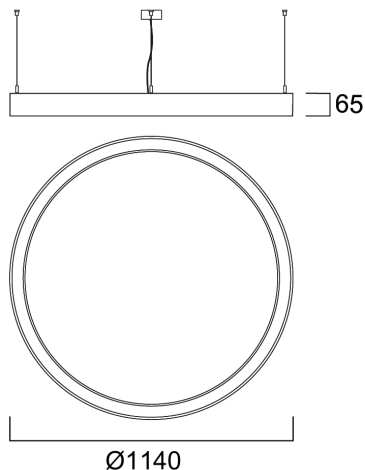

Concord

NILO 1200 DIR/INDIR 4K DALI EM BLACK 2050615

Technical drawings

Data table

GENERAL DATA

Product name	NILO 1200 DIR/INDIR 4K DALI EM BLACK
Technology	LED
Cap/Base	N/A
Housing	Aluminium
Mount	Suspended
General application	Hospitality, Museums & Galleries, Retail
Operating temperature range (°C)	1°C...+25°C
ETIM Class	EC002892
Warranty	5 years

OPTICAL DATA

Fixture luminous flux (lm)	9570
Luminaire efficacy (lm/W)	109
Colour temperature (K)	4000
Light colour	Neutral White
CRI (Ra)	80