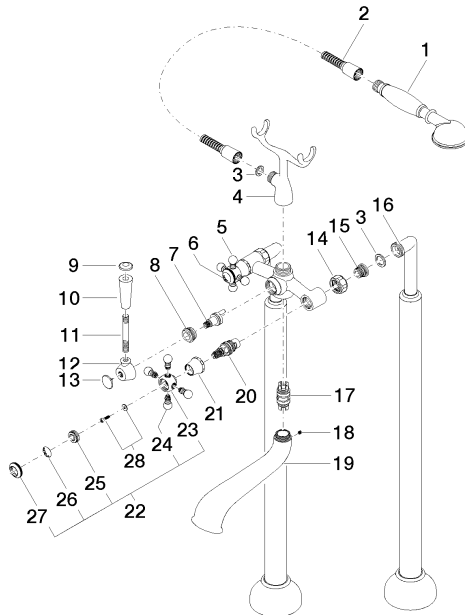

MADISON Two-hole bath mixer for free-standing assembly with hand shower
set - Durabronz (23kt Gold)

MADISON

25 943 360 Product version from 4/1/2025

MADISON Two-hole bath mixer for free-standing assembly with hand shower set - Durabron (23kt Gold)

MADISON

25 943 360 Product version from 4/1/2025

Spare parts list

No.	Item Number	Name	Quantity used	Delivery time
2	28 104 970-09	Metal shower hose 1/2" x 1/2" x 1250 mm - Durabron (23kt Gold)	1.00	54
20	90 90 03 131 00 90	Head part clockwise closing 1/2" -	2.00	14
1	28 002 970-09	MADISON Metal hand shower with porcelain insert (white) - Durabron (23kt Gold)	1.00	54
21	09 21 02 055-09	Cover 24 x 29 x 30 mm - Durabron (23kt Gold)	2.00	54
6	09 26 01 011 90	Cover Porcelain insert plate HOT -	1.00	14
13	09 30 30 064-09	Cover Ø 25,5 x 15 mm - Durabron (23kt Gold)	1.00	54
4	04 17 20 010 00-09	Holder 160 x 180 x 55 mm - Durabron (23kt Gold)	1.00	-
Spare part can no longer be ordered, please order the replacement item				
26	09 26 01 010 90	Cover Porcelain insert plate COLD -	1.00	14
7	90 15 01 001 00 90	Diverter -	1.00	14
10	11 170 370-09	MADISON Lever insert - Durabron (23kt Gold)	1.00	54
25	09 20 83 006 90	Handle Ø 21 x 7,5 mm -	2.00	14
28	04 30 30 029 00 90	Mounting theft-proof -	2.00	14
5	04 20 36 002 07-09	Handle Hot - Durabron (23kt Gold)	1.00	54
14	09 23 30 010-09	Mounting Sleeve nut 3/4" - Durabron (23kt Gold)	2.00	-
Spare part can no longer be ordered, please order the replacement item				
27	09 20 36 005-09	Handle Ø 28 x 7 mm - Durabron (23kt Gold)	2.00	54
22	04 20 36 002 06-09	Handle Madison Cold - Durabron (23kt Gold)	1.00	54
3	90 14 20 002 00 90	Washer 18,5 x 12,0 x 2,0 mm -	1.00	14
17	90 21 10 010 00 90	Diverter -	1.00	14
24	09 20 36 004-09	Handle 15 x 15 x 28 mm - Durabron (23kt Gold)	8.00	54
23	09 20 36 002-09	Handle Ø 29,5 x 30 mm - Durabron (23kt Gold)	2.00	54
9	09 30 30 062-09	Cover Ø 24 x 8 mm - Durabron (23kt Gold)	1.00	54
11	09 28 22 013 90	Mounting Ø 10 x 75 mm -	1.00	14
19	13 592 380-09	MADISON Bath spout Madison 185 mm - Durabron (23kt Gold)	1.00	-
Spare part can no longer be ordered, please order the replacement item				
12	09 18 20 011-09	Adapter 43 x 21 x 36 mm - Durabron (23kt Gold)	1.00	54
15	04 29 05 014 00 90	Connection M18 x 1,5 -	2.00	14
16	12 943 360-09	Connection - Durabron (23kt Gold)	1.00	-
Spare part can no longer be ordered, please order the replacement item				
18	90 31 11 030 00 90	Mounting Threaded pin with hexagon socket with cup point M5 x 5 mm -	1.00	14
8	09 23 10 007 90	Mounting Nut M24 x 1,5 mm -	1.00	14