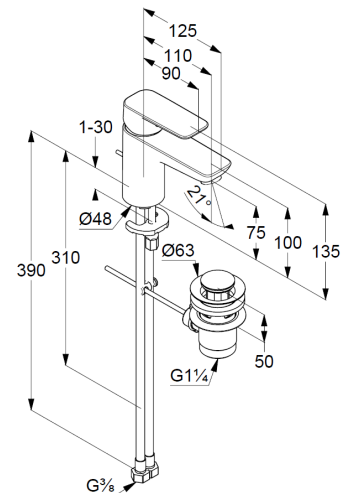

Technische Daten/ Technical Data

KLUDI PURE&STYLE, SmartStart
single lever basin mixer 75
DN 15

Ref.: 403883975

Finishes:
39 matt black

Product description
Manufacturer KLUDI GmbH & Co. KG
Typ: KLUDI PURE&STYLE, SmartStart
single lever basin mixer 75
Ref.: 403883975

basin mixer
single lever mixer
1-hole mounted
solid handle, metal
aerator M24
ceramic cartridge with hot water safety device
middle position cold water
flow rate at 3 bar 5 l/min.
flexible hoses G3/8 DVGW approved
rapid installation set
pop up waste G1 1/4 metal
EU taxonomy: max. 6 l/min. -
Substantial Contribution (SC) possible

Produktabbildung/ Product picture

Maßzeichnung/ Dimensional drawing

Durchfluss/ Flow rate