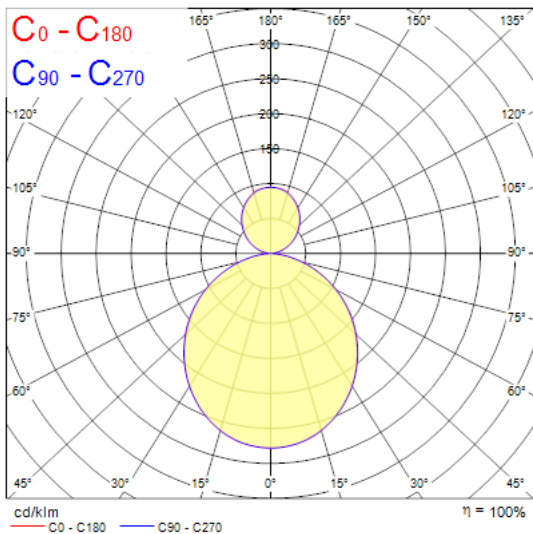

Concord

NILO 1200 DIR/INDIR 4K DALI EM WHITE 2050613

Light colour	Neutral White
CRI (Ra)	80
Colour Variation Initial (SDCM)	3
Glare control	< 23
Photobiological Risk Group	RG0
Total power consumption (W)	88
Electrical protection	Class I
Control gear type	LED driver constant current
Dimmable	Yes
Housing colour	White
IP rating	IP20
IK rating	IK03
Product EAN number	5025768506132
Warranty	5 years
Dimming method	DALI

Photometry