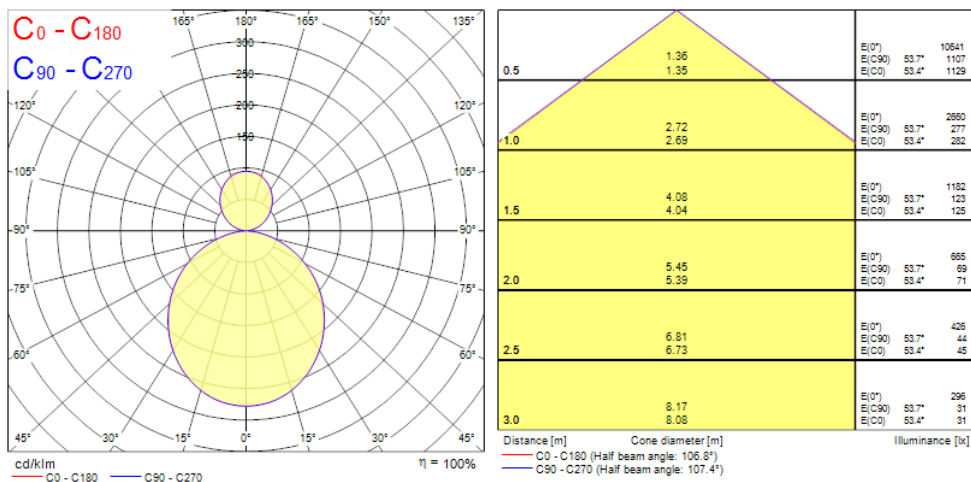

Concord

NILO 1200 DIR/INDIR 4K DALI EM WHITE 2050613

Light colour	Neutral White
CRI (Ra)	80
Colour Variation Initial (SDCM)	3
Glare control	< 23
Photobiological Risk Group	RG0
Total power consumption (W)	88
Electrical protection	Class I
Control gear type	LED driver constant current
Dimmable	Yes
Housing colour	White
IP rating	IP20
IK rating	IK03
Product EAN number	5025768506132
Warranty	5 years
Dimming method	DALI

Photometry