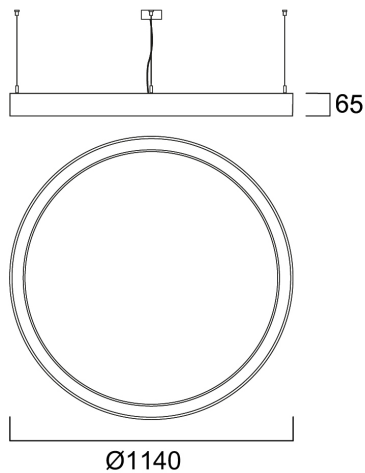

Concord

NILO 1200 DIR/INDIR 4K DALI EM WHITE 2050613

Technical drawings

Data table

GENERAL DATA

Product name	NILO 1200 DIR/INDIR 4K DALI EM WHITE
Technology	LED
Cap/Base	N/A
Housing	Aluminium
Mount	Suspended
General application	Hospitality, Museums & Galleries, Retail
Operating temperature range (°C)	1°C...+25°C
ETIM Class	EC002892
Warranty	5 years

OPTICAL DATA

Fixture luminous flux (lm)	9570
Luminaire efficacy (lm/W)	109
Colour temperature (K)	4000
Light colour	Neutral White
CRI (Ra)	80