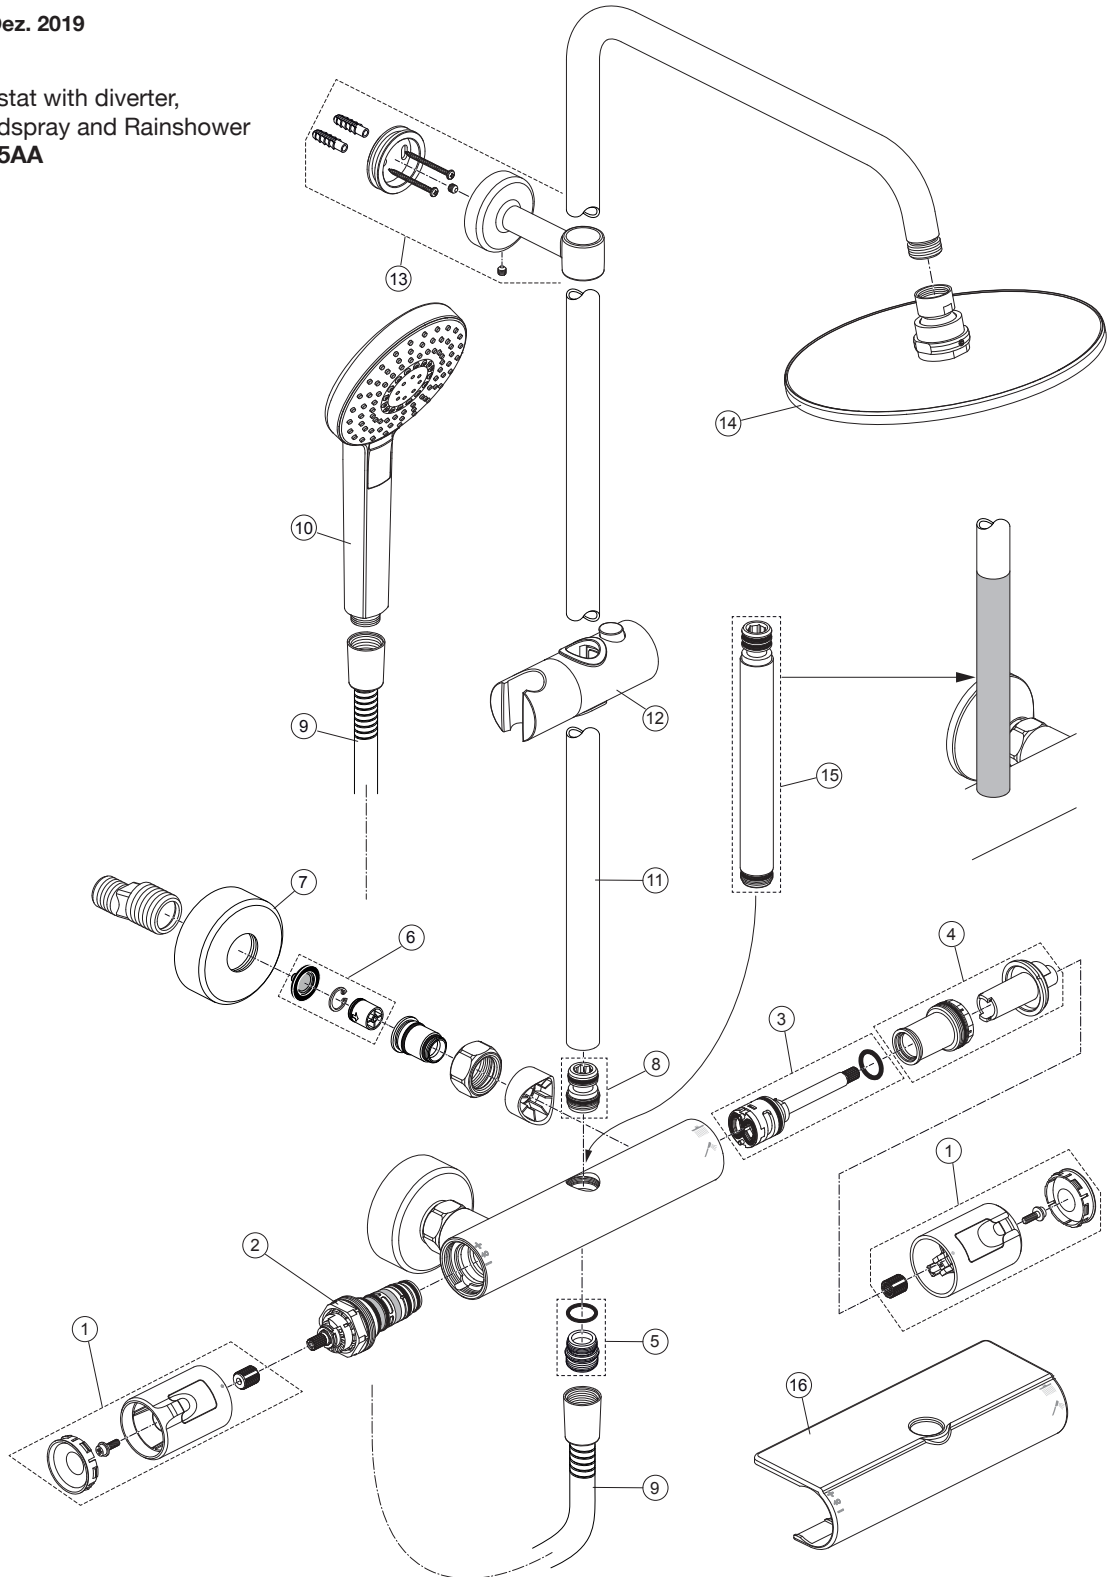

Produced from: Dez. 2019

Shower Thermostat with diverter,
shower bar, handspray and Rainshower
chrome **A7225AA**

Pos.	Description	Part-Number	Qty.	Pos.	Description	Part-Number	Qty.
1	Handle cpl.	A 861 382 AA	1 Set	12	Slider & holder f. handshr.	B 960 976 AA	1 Set
2	Thermostatic Cartridge cpl.	A 861 371 NU	1 pcs	13	Wall fixation complete	A 861 331 AA	1 pcs
3	Stop valve with diverter	A 861 375 NU	1 Set	14	Headshower Ø200 mm	B 9442 AA	1 pcs
4	Thread ring + stopring cpl.	A 861 376 NU	1 Set	15	Extension kit 150mm long	A 861 379 AA	1 Set
5	Nipple G1/2 outside cpl.	A 861 374 NU	1 Set		Extension kit 300mm long	A 861 380 AA	1 Set
6	Non-return valve	A 861 372 NU	1 Set	16	Warp over shelf	A 861 383 AA	1 pcs
7	Escutcheon	B 960 242 AA	1 pcs				
8	Connection nipple cpl.	A 861 385 NU	1 Set				
9	Shower hose 1750 mm	A 4109 AA	1 pcs				
10	Handspray Ø110-3F-8l/min	B 2231 AA	1 pcs				
11	Shower bar 1100 mm	A 861 377 AA	1 pcs				
	Shower bar 1000 mm	A 861 330 AA	1 pcs				