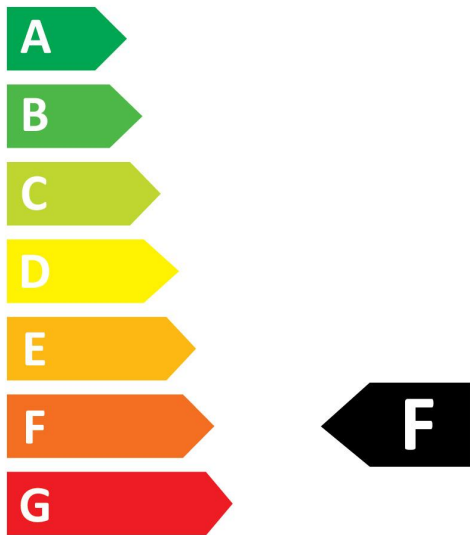

5
kWh/1000h

2019/2015