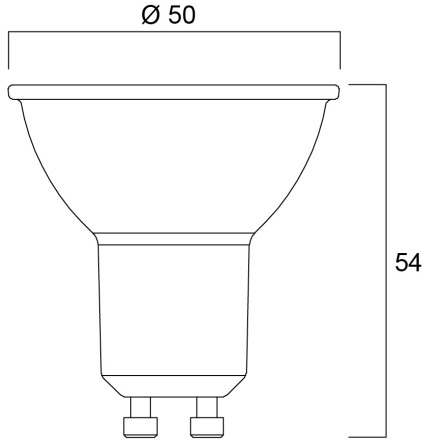

Features

- Compact, energy efficient and exceptional value LED GU10 lamp Same shape and size as halogen GU10 lamp Compact Cluster SMD technology enabling high efficiency with halogen look Reduced visible heat sink from the front Available in 36 degree beam angle High lumen efficacy 15,000 hours average rated life 3 years warranty

Product Overview

Product name	RefLED ES50 V6 345LM 830 36 SL5
Technology	LED
Watt (Rated) (W)	4.2
Cap/Base	GU10
Fixture rating	Open
Colour temperature (K)	3000
CRI (Ra)	80
Colour Consistency (SDCM)	6
Colour Variation Initial (SDCM)	6
Photobiological Risk Group	RG1
Wattage (W)	4.2
Product EAN number	5410288291635
Warranty	3 years

Technical drawings

Data table

GENERAL DATA

Product name	RefLED ES50 V6 345LM 830 36 SL5
Technology	LED
Watt (Rated) (W)	4.2
Cap/Base	GU10
Fixture rating	Open
Operating temperature range (°C)	-20°C...+40°C
Performance ambient temperature Tq (°C)	25
Warranty	3 years

LIFETIME DATA

Lifespan L70 B50	15000
Average life (Rated) (h)	15000

PHYSICAL DATA

Nominal Product Diameter (mm)	50
Weight (kg)	0.18

PACKAGING

Single packaging type	Carton
Product EAN number	5410288291635
Packaging single width (cm)	19.5
Packaging single depth (cm)	5.1
DUN14 (outer)	15410288291632
Packaging outer length / height (cm)	9.2