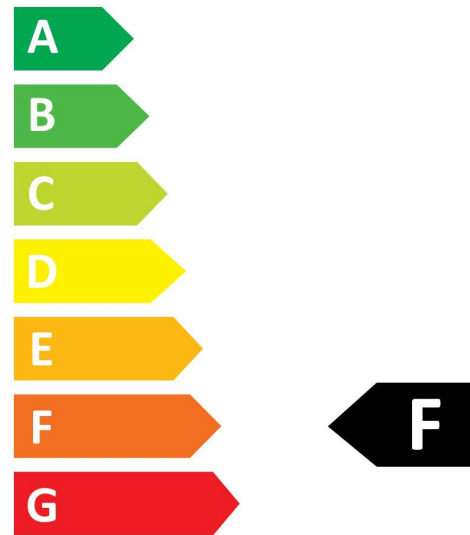

Product Overview

Product name	RefLED ES50 V6 345LM 830 36 SL5
Technology	LED
Watt (Rated) (W)	4.2
Cap/Base	GU10
Fixture rating	Open
Colour temperature (K)	3000
CRI (Ra)	80
Colour Consistency (SDCM)	6
Colour Variation Initial (SDCM)	6
Photobiological Risk Group	RG1
Wattage (W)	4.2
Product EAN number	5410288291635
Warranty	3 years

Technical drawings

Data table

GENERAL DATA

Product name	RefLED ES50 V6 345LM 830 36 SL5
Technology	LED
Watt (Rated) (W)	4.2
Cap/Base	GU10
Fixture rating	Open
Operating temperature range (°C)	-20°C...+40°C
Performance ambient temperature Tq (°C)	25
Warranty	3 years

OPTICAL DATA

Colour temperature (K)	3000
CRI (Ra)	80
Colour Consistency (SDCM)	6
Colour Variation Initial (SDCM)	6

RefLED ES50 V6 345LM 830 36 SL5 0029163

Luminous Intensity (cd)	770
Photobiological Risk Group	RG1
Lumen maintenance at end of nominal life (%)	70

Energy label

0029163

5
kWh/1000h

2019/2015

0029163

5
kWh/1000h

2019/2015

Light your world