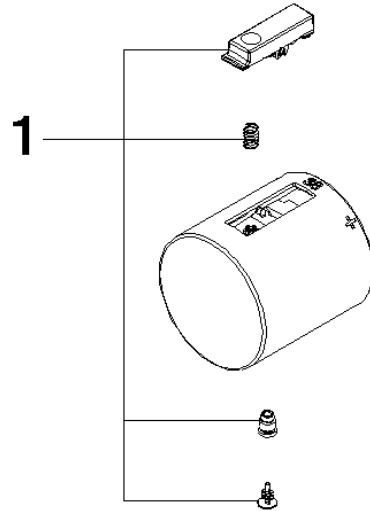

90 17 33 020 00 Product version from 4/1/2025

Parts for other finishes can be found here: [Chrome](#)

Spare parts list

No.	Item Number	Name	Quantity used	Delivery time
1	90 21 33 011 00-13	Repair kit for thermostat handle - black	1.00	14