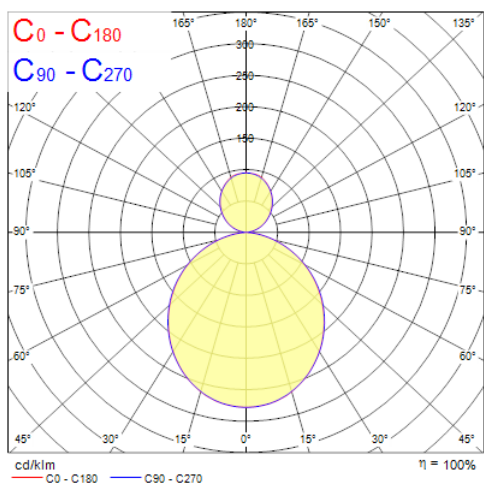

Concord

NILO 1200 DIR/INDIR 4K DALI BLACK 2050611

Photobiological Risk Group	RG0
Total power consumption (W)	85
Electrical protection	Class I
Control gear type	LED driver constant current
Dimmable	Yes
Housing colour	Black
IP rating	IP20
IK rating	IK03
Product EAN number	5025768506118
Warranty	5 years
Dimming method	DALI

Photometry

Distance [m]	Cone diameter [m]	E(0°)	E(C90)	E(C0)	Illuminance [lx]
0.5	1.36 1.35	10641	53.7° 1107	53.4° 1129	
1.0	2.72 2.69	2660	53.7° 277	53.4° 282	
1.5	4.08 4.04	1162	53.7° 123	53.4° 125	
2.0	5.45 5.39	665	53.7° 69	53.4° 71	
2.5	6.81 6.73	426	53.7° 44	53.4° 45	
3.0	8.17 8.08	296	53.7° 31	53.4° 31	

Distance [m]   Cone diameter [m]   Illuminance [lx]

— C₀ - C₁₈₀ (Half beam angle: 106.8°)
— C₉₀ - C₂₇₀ (Half beam angle: 107.4°)