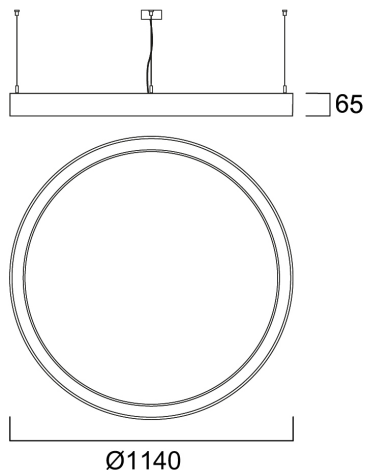

Concord

NILO 1200 DIR/INDIR 4K DALI BLACK 2050611

Technical drawings

Data table

GENERAL DATA

Product name	NILO 1200 DIR/INDIR 4K DALI BLACK
Technology	LED
Cap/Base	N/A
Housing	Aluminium
Mount	Suspended
General application	Hospitality, Retail, Museums & Galleries
Operating temperature range (°C)	1°C...+25°C
ETIM Class	EC002892
Warranty	5 years

OPTICAL DATA

Fixture luminous flux (lm)	9570
Luminaire efficacy (lm/W)	113
Colour temperature (K)	4000
Light colour	Neutral White
CRI (Ra)	80