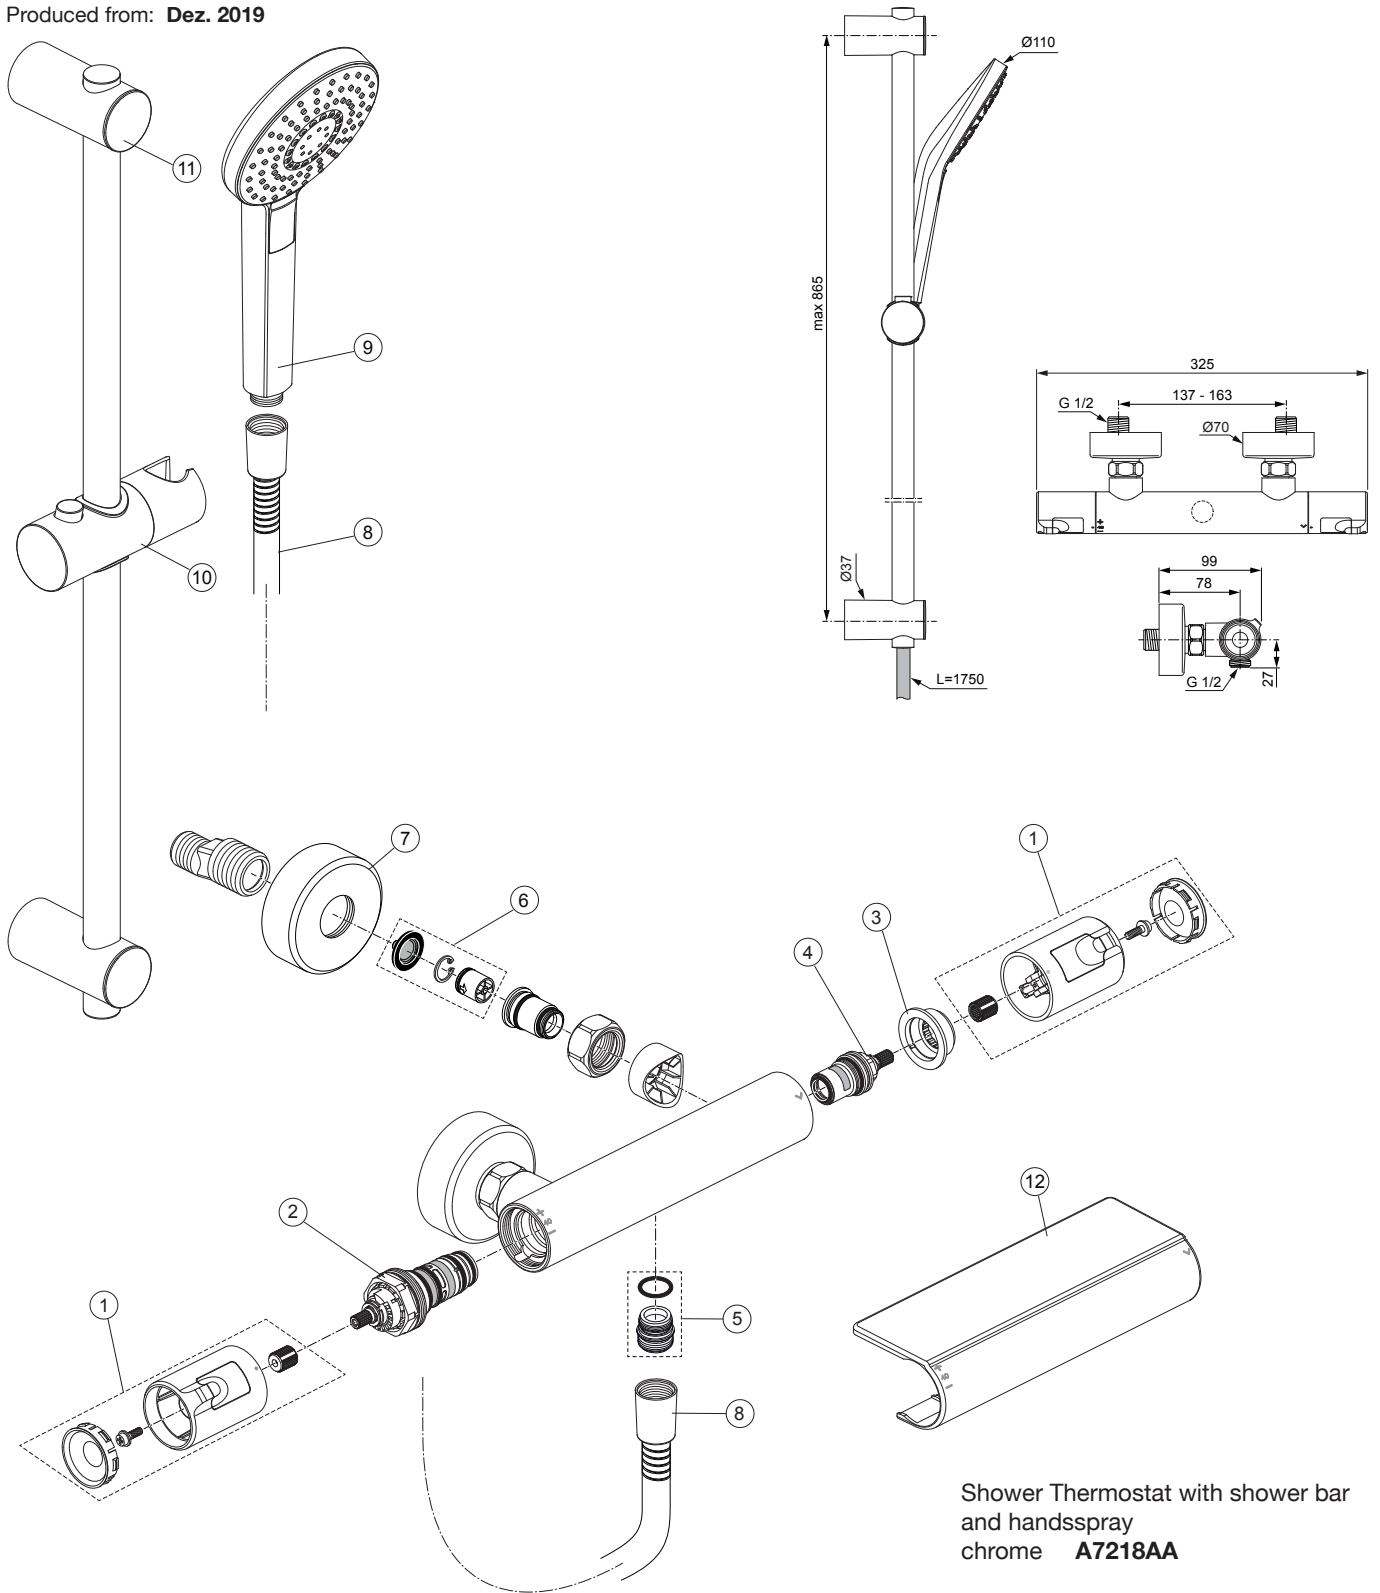

Produced from: Dez. 2019

Shower Thermostat with shower bar and handsspray  
chrome **A7218AA**

Pos.	Description	Part-Number	Qty.	Pos.	Description	Part-Number	Qty.
1	Handle cpl.	<b>A 861 382 AA</b>	1 Set	12	Warp over shelf	<b>A 7215 AA</b>	1 pcs
2	Thermostatic Cartridge cpl.	<b>A 861 371 NU</b>	1 pcs				
3	Stopping	<b>A 861 373 NU</b>	1 pcs				
4	Cartridge G1/2 180° cpl.	<b>A 861 245 NU*</b>	1 Set				
5	Nipple G1/2 outside cpl.	<b>A 861 374 NU</b>	1 Set				
6	Non-return valve	<b>A 861 372 NU</b>	1 Set				
7	Escutcheon	<b>B 960 242 AA</b>	1 pcs				
8	Shower hose 1750 mm	<b>A 4109 AA</b>	1 pcs				
9	Handspray Ø110-3F-8l/min	<b>B 2231 AA</b>	1 pcs				
10	Slider & holder f. handshr.	<b>B 960 976 AA</b>	1 pcs				
11	Wall fixation complete	<b>B 960 972 AA</b>	2 pcs				

\*Universal set (not all parts needed)