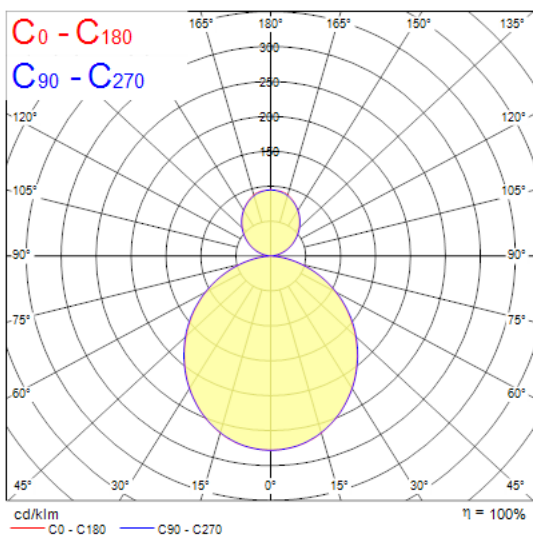

Concord

NILO 1200 DIR/INDIR 3K DALI BLACK 2050610

Photobiological Risk Group	RG0
Total power consumption (W)	85
Electrical protection	Class I
Control gear type	LED driver constant current
Dimmable	Yes
Housing colour	Black
IP rating	IP20
IK rating	IK03
Product EAN number	5025768506101
Warranty	5 years
Dimming method	DALI

Photometry