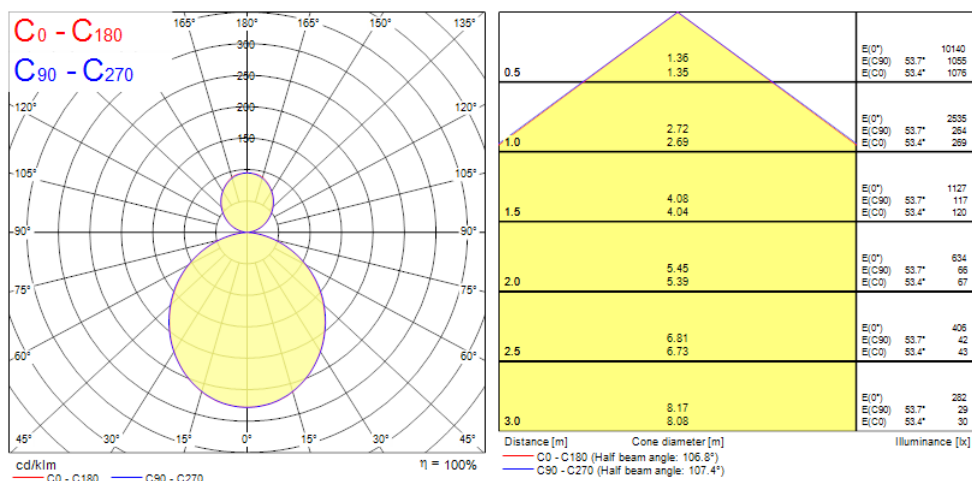

Concord

NILO 1200 DIR/INDIR 3K DALI BLACK 2050610

Photobiological Risk Group	RG0
Total power consumption (W)	85
Electrical protection	Class I
Control gear type	LED driver constant current
Dimmable	Yes
Housing colour	Black
IP rating	IP20
IK rating	IK03
Product EAN number	5025768506101
Warranty	5 years
Dimming method	DALI

Photometry