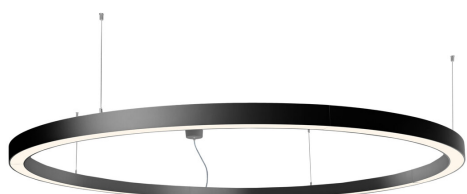

### Features

- Nilo is a 360° curve-shaped luminaire with a striking, minimalistic design, perfect for retail, hospitality, and office environments. The product can be suspended at different heights to create appealing lighting effects. Stand-alone and self-contained lighting fixture. Aluminium body, opal diffuser, emits direct and indirect lighting. Textured black finishing colour. Light color temperature: 3000K, warm white. System power: 85W. Fixture lumen output: 9120lm, efficacy: 107lm/W, Ra80 typical, LED chromaticity: 3 step MacAdam ellipse (SDCM3), IR/UV free light source without heat radiation. DALI dimmable, 220-240V / 50-60Hz. 75% direct, and 25% indirect lighting. Electrical protection: Class I. Degree of protection: IP20, suitable for indoor environment only. Nominal product dimensions: diameter 1140mmx65mm.

### Product Overview

Product name	NILO 1200 DIR/INDIR 3K DALI BLACK
Technology	LED
Cap/Base	N/A
Housing	Aluminium
Mount	Suspended
General application	Hospitality, Retail, Museums & Galleries
ETIM Class	EC002892
Fixture luminous flux (lm)	9120
Luminaire efficacy (lm/W)	107
Colour temperature (K)	3000
Light colour	Warm White
CRI (Ra)	80
Colour Variation Initial (SDCM)	3
Glare control	< 23