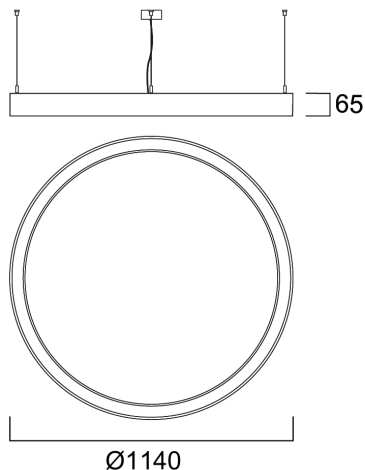

Concord

NILO 1200 DIR/INDIR 3K DALI BLACK 2050610

Technical drawings

Data table

GENERAL DATA

Product name	NILO 1200 DIR/INDIR 3K DALI BLACK
Technology	LED
Cap/Base	N/A
Housing	Aluminium
Mount	Suspended
General application	Hospitality, Retail, Museums & Galleries
Operating temperature range (°C)	1°C...+25°C
ETIM Class	EC002892
Warranty	5 years

OPTICAL DATA

Fixture luminous flux (lm)	9120
Luminaire efficacy (lm/W)	107
Colour temperature (K)	3000
Light colour	Warm White
CRI (Ra)	80