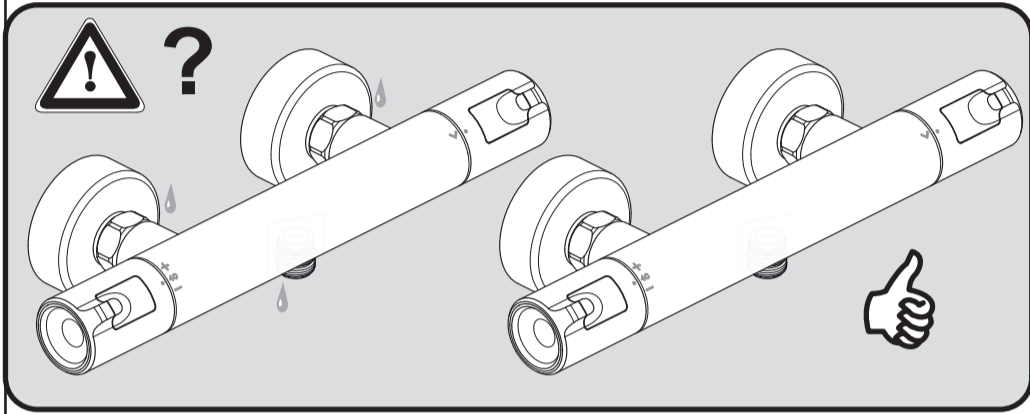

CERATHERM T50
 A 7217 .. A7218 ..

0220 / A 868 554
 Made in Germany

A 7218 ..

A 7217 ..

Ideal Standard International NV
 Corporate Village - Gent Building
 Da Vincilaan 2
 1935 Zaventem
 Belgium

www.idealstandardinternational.com