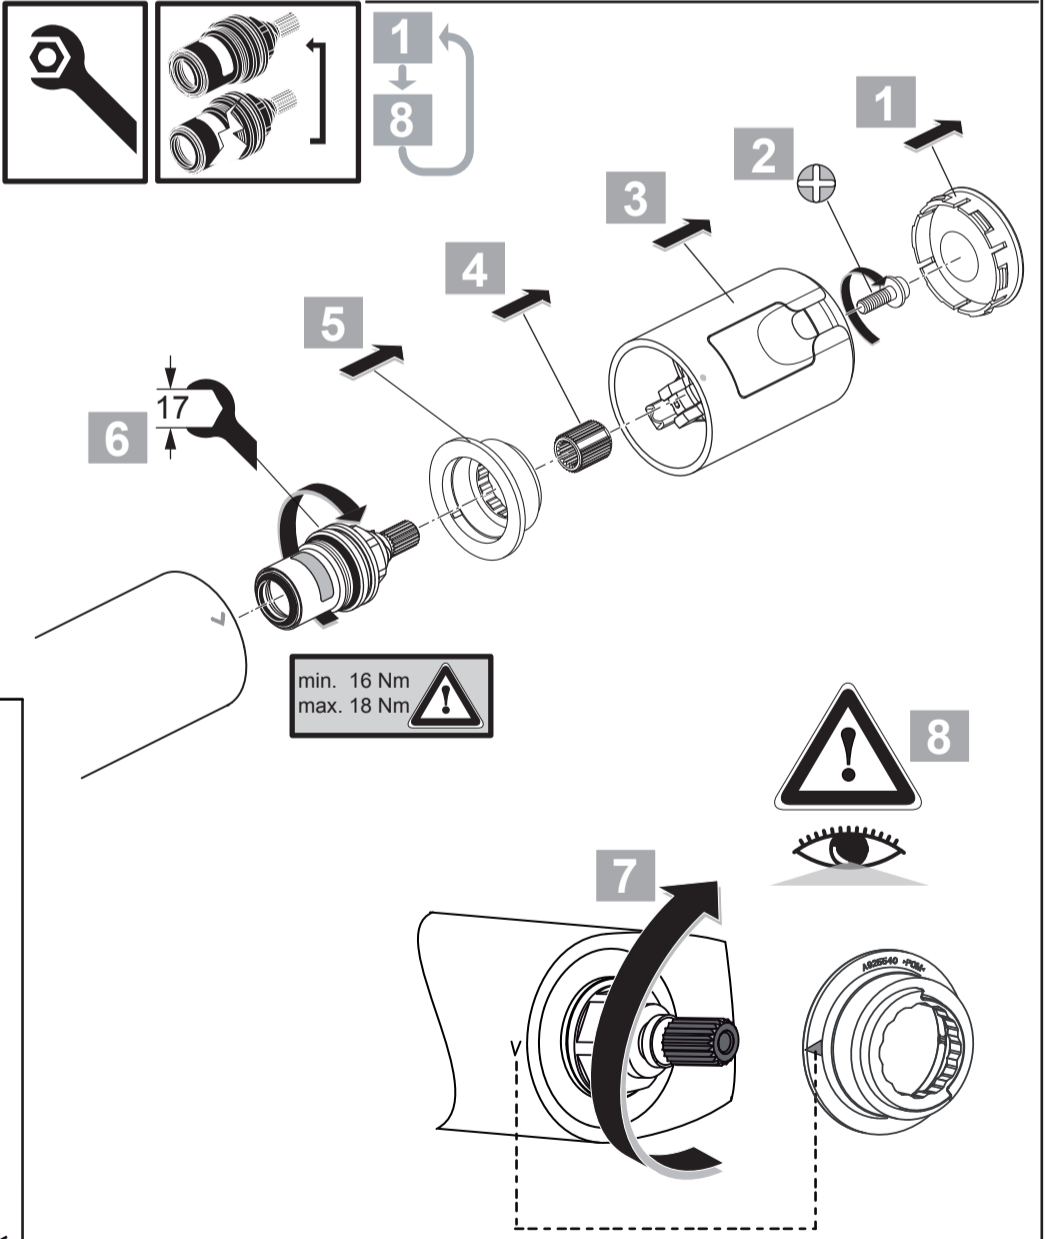

CERATHERM T50
 A 7217 .. A7218 ..

0220 / A 868 554
 Made in Germany

A 7218 ..

A 7217 ..

Ideal Standard International NV
 Corporate Village - Gent Building
 Da Vincilaan 2
 1935 Zaventem
 Belgium

www.idealstandardinternational.com