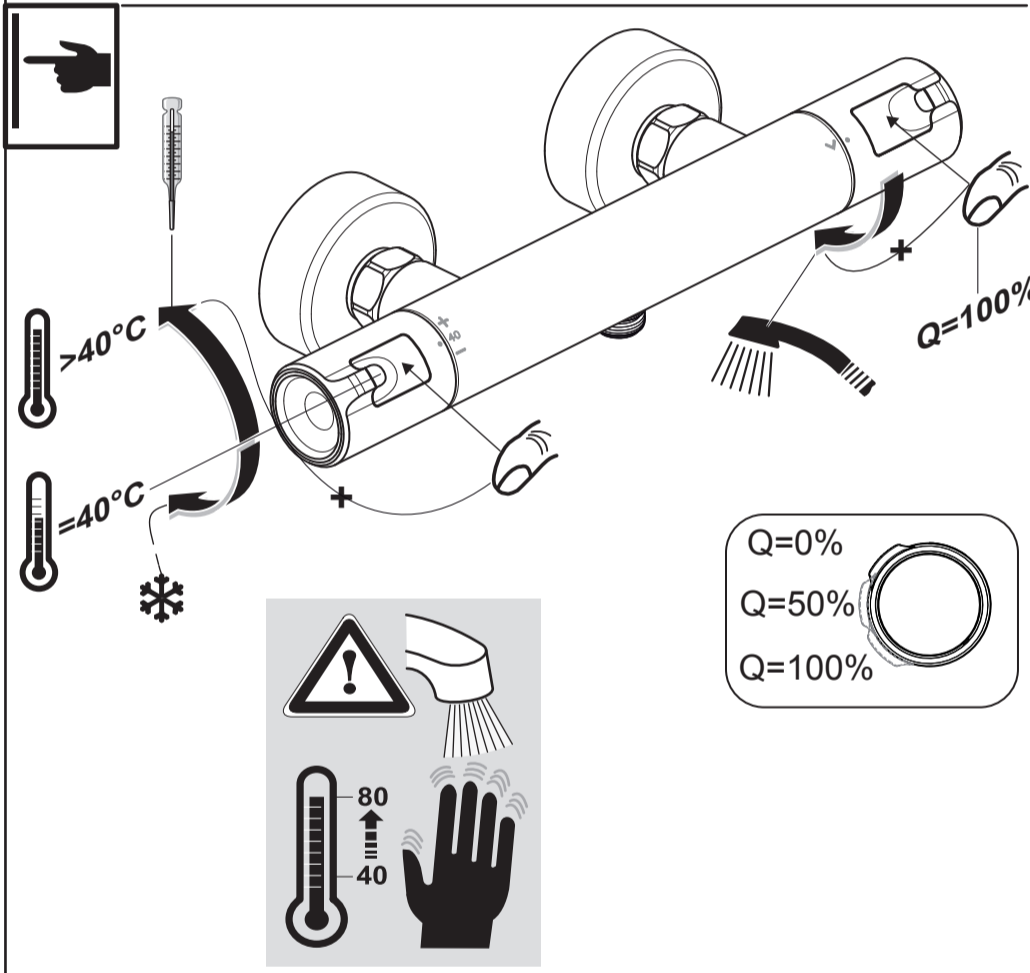

CERATHERM T50
 A 7217 .. A7218 ..

0220 / A 868 554
 Made in Germany

A 7218 ..

A 7217 ..

Ideal Standard International NV
 Corporate Village - Gent Building
 Da Vincilaan 2
 1935 Zaventem
 Belgium

www.idealstandardinternational.com