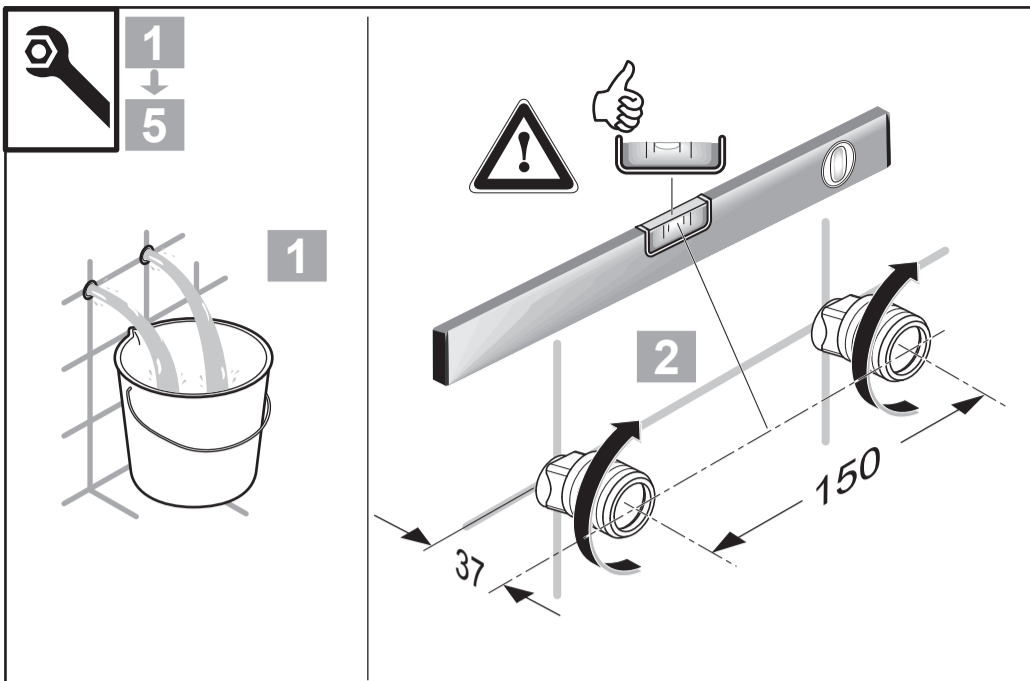

CERATHERM T50
 A 7217 .. A7218 ..

0220 / A 868 554
 Made in Germany

A 7218 ..

A 7217 ..

Ideal Standard International NV
 Corporate Village - Gent Building
 Da Vincilaan 2
 1935 Zaventem
 Belgium

www.idealstandardinternational.com