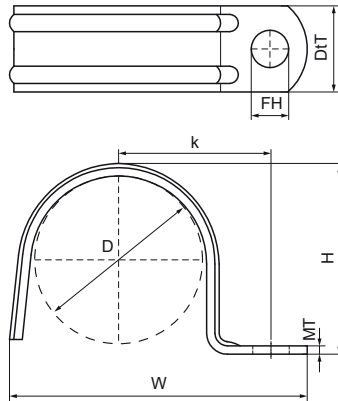

Walraven Pipe Clip (zp)

(B3044)

for cables, steel and PVC pipes

Features & benefits

- for diameters of more than 10 mm, the slotted hole allows to adjust small deviations of installations
- for cables, steel and PVC pipes
- 2 nerves
- material: steel
- zinc plated

| Product Number | Pipe Diameter Imperial | Fixing Hole | Fixing Slot | Material Thickness | Total Height | Total Width | Total Depth | Maximum Allowed Load Faz |
|------------------|------------------------|-------------|-------------|--------------------|--------------|-------------|-------------|--------------------------|
| Reference letter | D | FH | FS | MT | H | W | DtT | F _{0,z} |
| Unit description | " | mm | mm | mm | mm | mm | mm | N |
| 0805110 | 1/8 | 6.5 | | 0.80 | 8.5 | 28 | 15 | 300 |
| 0805112 | 1/4 | 6.5 | | 0.80 | 11 | 30 | 15 | 300 |
| 0805115 | | 6.5 | | | 13.5 | 33 | 15 | |
| 0805116 | 3/8 | 6.5 | | 0.80 | 17 | 35 | 15 | 300 |
| 0805118 | | 6.5 | | 0.80 | 16.5 | 37 | 15 | 300 |
| 0805120 | 1/2 | 6.5 | | 1.20 | 18.5 | 40 | 15 | 300 |
| 0805122 | | 6.5 | | 1.20 | 21 | 42 | 15 | 300 |
| 0805125 | | 6.5 | | 1.20 | 25 | 45 | 15 | 300 |
| 0805126 | 3/4 | 6.5 | | 1.20 | 25 | 46 | 15 | 300 |
| 0805132 | 1 | 6.5 | | 1.20 | 30 | 15 | 51 | 300 |
| 0805140 | | | 8x6 | 1.20 | 39 | 62 | 18 | 300 |
| 0805150 | 1 1/2 | | 8x6 | 1.20 | 49 | 74 | 18 | 300 |