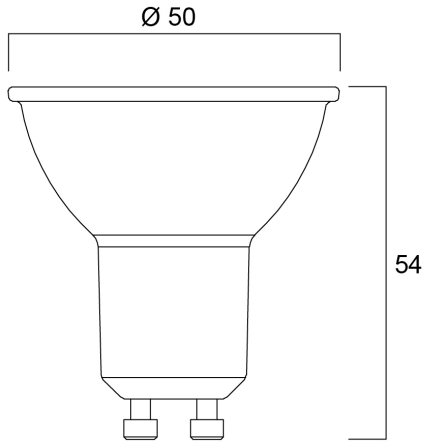

Features

- Compact, energy efficient and exceptional value LED GU10 lamp Same shape and size as halogen GU10 lamp Compact Cluster SMD technology enabling high efficiency with halogen look Reduced visible heat sink from the front Available in 36 degree beam angle High lumen efficacy 15,000 hours average rated life 3 years warranty

Product Overview

Product name	RefLED ES50 V6 345LM 830 36 SL3
Technology	LED
Watt (Rated) (W)	4.2
Cap/Base	GU10
Fixture rating	Open
Colour temperature (K)	3000
CRI (Ra)	80
Colour Consistency (SDCM)	6
Colour Variation Initial (SDCM)	6
Photobiological Risk Group	RG1
Wattage (W)	4.2
Product EAN number	5410288291628
Warranty	3 years

Technical drawings

Data table

GENERAL DATA

Product name	RefLED ES50 V6 345LM 830 36 SL3
Technology	LED
Watt (Rated) (W)	4.2
Cap/Base	GU10
Fixture rating	Open
Operating temperature range (°C)	-20°C...+40°C
Performance ambient temperature Tq (°C)	25
Warranty	3 years

RefLED ES50 V6 345LM 830 36 SL3
0029162

DUN14 (outer)	15410288291625
Packaging outer length / height (cm)	20.8

SAFETY DATA

Optimal operating condition (°C)	-20-40
Breakage cleaning instructions	Not applicable
Special purpose lamp	No
Dry applications use only	No
Suitable for household illumination	No
Safety message	Not Suitable for totally enclosed fixtures