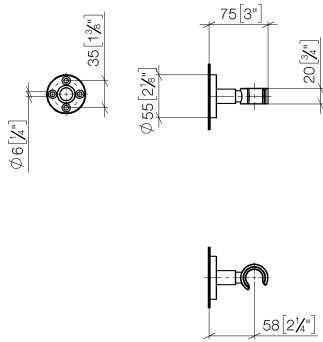

28 050 625 Product version from 10/1/2023

• rosette Ø 55 mm

	Chrome	28 050 625-00
	Brushed Platinum	28 050 625-06
	Dark Chrome	28 050 625-19
	Light Gold (PVD)	28 050 625-26
	Brushed Light Gold (PVD)	28 050 625-27
	Brushed Durabrass (23kt Gold)	28 050 625-28
	Matte Black	28 050 625-33
	Brushed Gold (PVD)	28 050 625-37
	Brushed Dark Brass (PVD)	28 050 625-39
	Brushed Bronze (PVD)	28 050 625-42
	Brushed Dark Bronze (PVD)	28 050 625-43
	Brushed Champagne (22kt Gold)	28 050 625-46
	Champagne (22kt Gold)	28 050 625-47
	Brushed Chrome	28 050 625-93
	Brushed Dark Platinum	28 050 625-99

28 050 625 Product version from 10/1/2023

mm [inches]

28 050 625 Product version from 10/1/2023

Parts for other finishes can be found here: Brushed Platinum

Spare parts list

No.	Item Number	Name	Quantity used	Delivery time
7	09 17 20 014-00	Holder for hand shower Fork 20 x 35 x 31 mm - Chrome	1.00	20
1	05 17 62 500 00 90	Attachment set round M50 x 1,5 mm -	1.00	14
6	90 18 40 035 00 90	Sleeve -	1.00	14
3	08 27 62 500-00	Rosette Ø 55 x 9,5 mm - Chrome	1.00	20
2	90 14 10 032 00 90	O-Ring 18,1 x 1,6 mm -	1.00	14
4	08 17 62 550-00	Holder Spray fork Ø 18 x 42 mm - Chrome	1.00	20
5	08 18 50 585 90	Pipe Ø 10 x 10 mm -	1.00	14