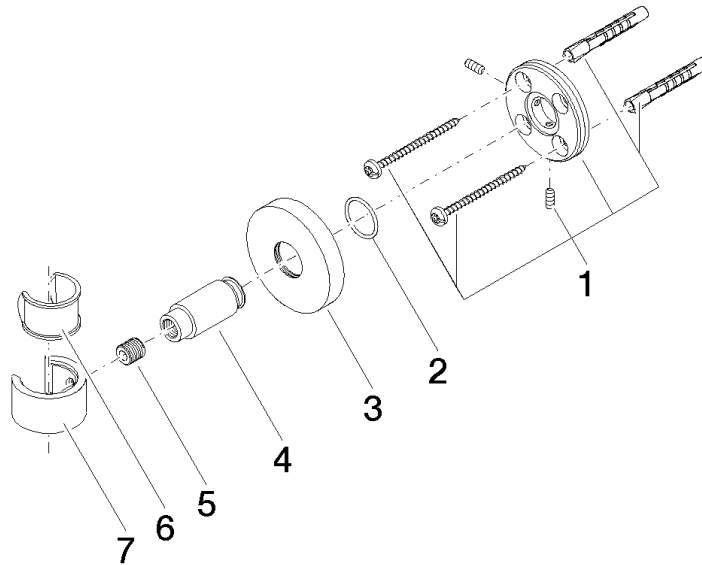

28 050 625 Product version from 10/1/2023

• rosette Ø 55 mm

	Chrome	28 050 625-00
	Brushed Platinum	28 050 625-06
	Dark Chrome	28 050 625-19
	Light Gold (PVD)	28 050 625-26
	Brushed Light Gold (PVD)	28 050 625-27
	Brushed Durabrass (23kt Gold)	28 050 625-28
	Matte Black	28 050 625-33
	Brushed Gold (PVD)	28 050 625-37
	Brushed Dark Brass (PVD)	28 050 625-39
	Brushed Bronze (PVD)	28 050 625-42
	Brushed Dark Bronze (PVD)	28 050 625-43
	Brushed Champagne (22kt Gold)	28 050 625-46
	Champagne (22kt Gold)	28 050 625-47
	Brushed Chrome	28 050 625-93
	Brushed Dark Platinum	28 050 625-99

28 050 625 Product version from 10/1/2023

mm [inches]

28 050 625 Product version from 10/1/2023

Parts for other finishes can be found here: Brushed Platinum

Spare parts list

No.	Item Number	Name	Quantity used	Delivery time
7	09 17 20 014-00	Holder for hand shower Fork 20 x 35 x 31 mm - Chrome	1.00	20
1	05 17 62 500 00 90	Attachment set round M50 x 1,5 mm -	1.00	14
6	90 18 40 035 00 90	Sleeve -	1.00	14
3	08 27 62 500-00	Rosette Ø 55 x 9,5 mm - Chrome	1.00	20
2	90 14 10 032 00 90	O-Ring 18,1 x 1,6 mm -	1.00	14
4	08 17 62 550-00	Holder Spray fork Ø 18 x 42 mm - Chrome	1.00	20
5	08 18 50 585 90	Pipe Ø 10 x 10 mm -	1.00	14