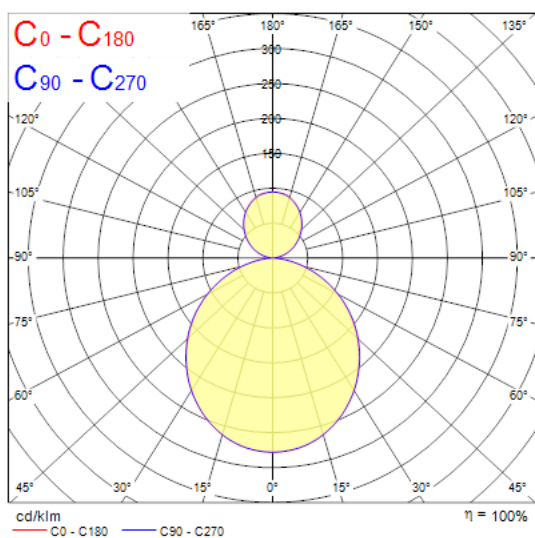

Concord

NILO 1200 DIR/INDIR 4K DALI WHITE 2050609

Photobiological Risk Group	RG0
Total power consumption (W)	85
Electrical protection	Class I
Control gear type	LED driver constant current
Dimmable	Yes
Housing colour	White
IP rating	IP20
IK rating	IK03
Product EAN number	5025768506095
Warranty	5 years
Dimming method	DALI

Photometry