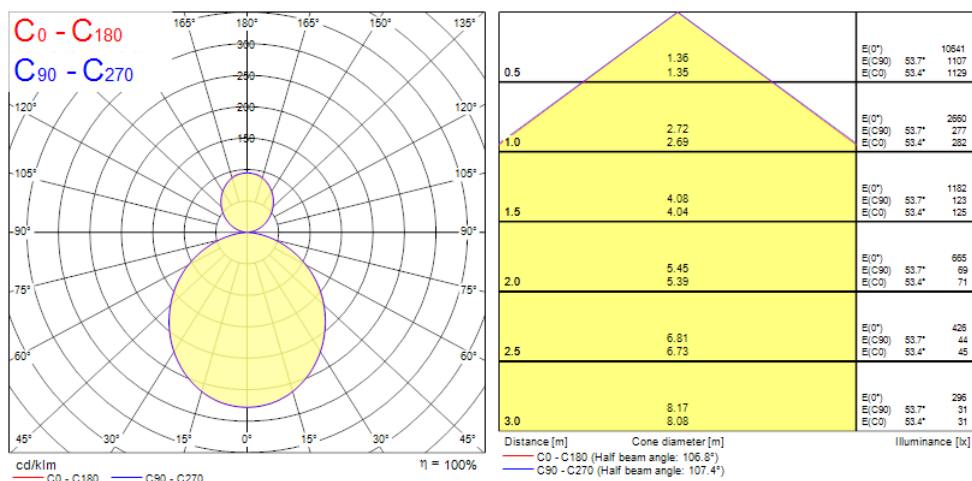

Concord

NILO 1200 DIR/INDIR 4K DALI WHITE 2050609

Photobiological Risk Group	RG0
Total power consumption (W)	85
Electrical protection	Class I
Control gear type	LED driver constant current
Dimmable	Yes
Housing colour	White
IP rating	IP20
IK rating	IK03
Product EAN number	5025768506095
Warranty	5 years
Dimming method	DALI

Photometry