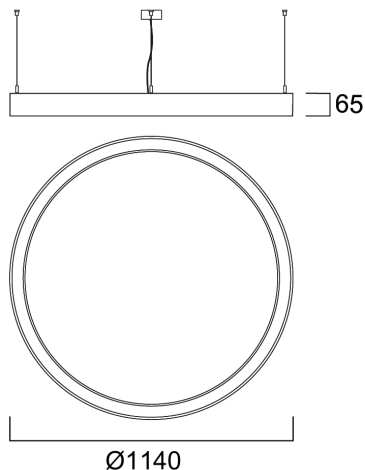

Concord

NILO 1200 DIR/INDIR 4K DALI WHITE 2050609

Technical drawings

Data table

GENERAL DATA

Product name	NILO 1200 DIR/INDIR 4K DALI WHITE
Technology	LED
Cap/Base	N/A
Housing	Aluminium
Mount	Suspended
General application	Hospitality, Retail, Museums & Galleries
Operating temperature range (°C)	1°C...+25°C
ETIM Class	EC002892
Warranty	5 years

OPTICAL DATA

Fixture luminous flux (lm)	9570
Luminaire efficacy (lm/W)	113
Colour temperature (K)	4000
Light colour	Neutral White
CRI (Ra)	80