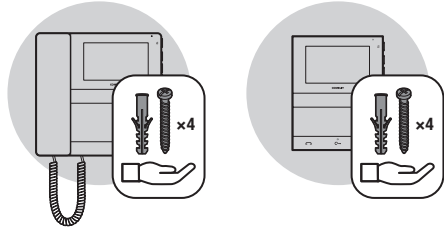

art.
AC6711

COMELIT
WITH • YOU • ALWAYS

TECHNICAL MANUAL

B**1B****2B****5*******

C

CERTIFIED MANAGEMENT SYSTEMS

www.comelitgroup.com

Via Don Arrigoni, 5 - 24020 Rovetta (BG) - Italy