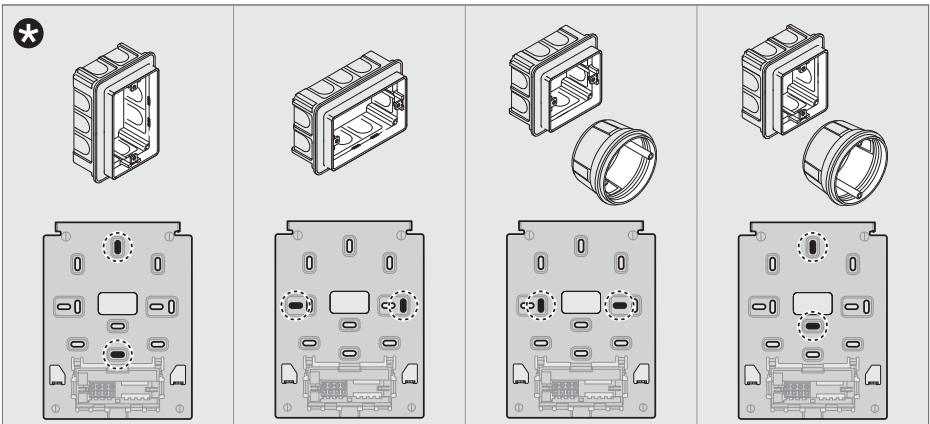

art.
AC6711

COMELIT
WITH • YOU • ALWAYS

TECHNICAL MANUAL

B**1B****2B****5*******

C

CERTIFIED MANAGEMENT SYSTEMS

www.comelitgroup.com

Via Don Arrigoni, 5 - 24020 Rovetta (BG) - Italy