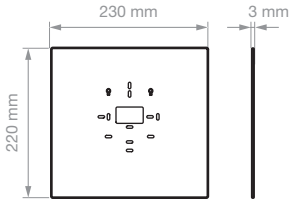

art.
AC6711

COMELIT
WITH • YOU • ALWAYS

TECHNICAL MANUAL

B**1B****2B****5*******

C

CERTIFIED MANAGEMENT SYSTEMS

www.comelitgroup.com

Via Don Arrigoni, 5 - 24020 Rovetta (BG) - Italy