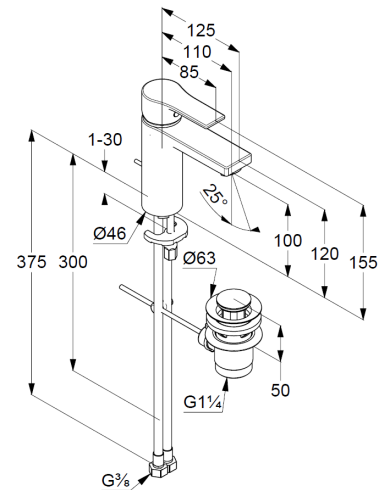

## Technische Daten/ Technical Data

KLUDI ZENTA SL, SmartStart  
single lever basin mixer 100  
DN 15

Ref.: 482930565WR4

Finishes:  
05 chrome

Product description  
Manufacturer KLUDI GmbH & Co. KG  
Typ: KLUDI ZENTA SL, SmartStart  
single lever basin mixer 100  
Ref.: 482930565WR4

basin mixer  
single lever mixer  
1-hole mounted  
solid handle, metal  
aerator M24 PCA  
ceramic cartridge with hot water safety device  
middle position cold water  
flow rate at 3 bar 3,8 l/min.  
flexible hoses G3/8 DVGW approved  
rapid installation set  
pop up waste G1 1/4 metal  
EU taxonomy: max. 6 l/min. -  
Substantial Contribution (SC) possible

### Produktabbildung/ Product picture

### Maßzeichnung/ Dimensional drawing