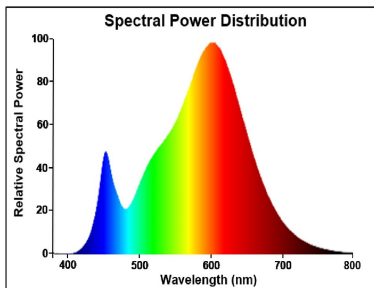

RefLED ES50

RefLED ES50 V6 345LM 830 36 SL3

0029162

Packaging single length / height (cm)	8.2
Packaging single width (cm)	12.1
Packaging single depth (cm)	5.1
DUN14 (inner)	25410288291622
Units per inner package	6
Packaging inner length / height (cm)	9.2
Packaging inner width (cm)	12.8
Packaging inner depth (cm)	32.3
DUN14 (outer)	15410288291625
Units per outer package	60
Packaging outer length / height (cm)	20.8
Packaging outer width (cm)	67.0
Packaging outer depth (cm)	33.7

Safety data

Optimal operating condition (°C)	-20-40
Breakage cleaning instructions	Not applicable
Special purpose lamp	No
Dry applications use only	Yes
Suitable for household illumination	Yes
Safety message	Not Suitable for totally enclosed fixtures

PHOTOMETRY