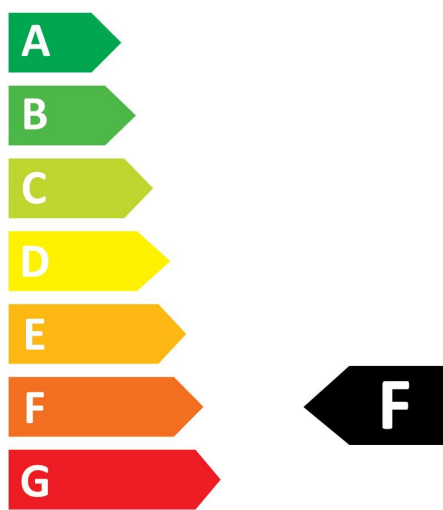

RefLED ES50

RefLED ES50 V6 345LM 830 36 SL3

0029162

Product features

- Compact, energy efficient and exceptional value LED GU10 lamp
- Same shape and size as halogen GU10 lamp
- Compact Cluster SMD technology enabling high efficiency with halogen look
- Reduced visible heat sink from the front
- Available in 36 degree beam angle
- High lumen efficacy
- 15,000 hours average rated life
- 3 years warranty

PRODUCT OVERVIEW

Product name	RefLED ES50 V6 345LM 830 36 SL3
Technology	LED
Watt (Rated) (W)	4.2
Type	LED exchangeable
Cap/Base	GU10
Fixture rating	Open
General application	Office, Hospitality, Retail, Education, Residential & Consumer, Museums & Galleries
ETIM Class	EC001959
Warranty	3 years
Colour temperature (K)	3000
Light colour	Warm White
CRI (Ra)	80
Colour Variation Initial (SDCM)	SDCM6
Colour Consistency (SDCM)	6
Beam Angle (°)	36
Photobiological Risk Group	RG1
Wattage (W)	4.2
Dimmable	No
Average life (Nominal) (h)	15000
Product EAN number	5410288291628

Optical data

Colour temperature (K)	3000
Light colour	Warm White
CRI (Ra)	80
Colour Variation Initial (SDCM)	SDCM6
Colour Consistency (SDCM)	6
Luminous Intensity (cd)	770
Beam Angle (°)	36
Photobiological Risk Group	RG1
Lumen maintenance at end of nominal life (%)	70

5
kWh/1000h

2019/2015

SYLVANIA

RefLED ES50

RefLED ES50 V6 345LM 830 36 SL3

0029162

0029162

5
kWh/1000h