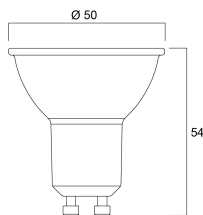

TECHNICAL DRAWINGS