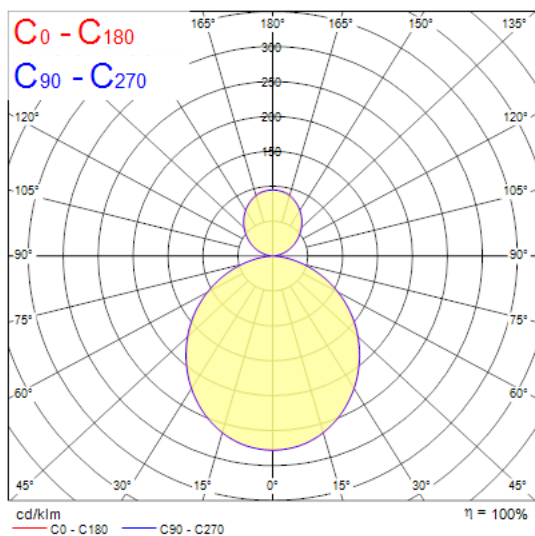

Concord

NILO 1200 DIR/INDIR 3K DALI WHITE 2050608

Photobiological Risk Group	RG0
Total power consumption (W)	85
Electrical protection	Class I
Control gear type	LED driver constant current
Dimmable	Yes
Housing colour	White
IP rating	IP20
IK rating	IK03
Product EAN number	5025768506088
Warranty	5 years
Dimming method	DALI

Photometry