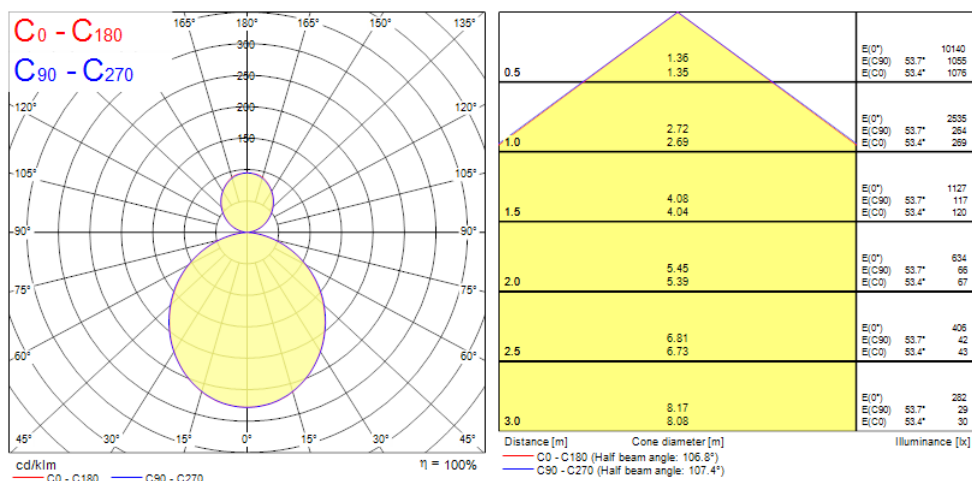

Concord

NILO 1200 DIR/INDIR 3K DALI WHITE 2050608

Photobiological Risk Group	RG0
Total power consumption (W)	85
Electrical protection	Class I
Control gear type	LED driver constant current
Dimmable	Yes
Housing colour	White
IP rating	IP20
IK rating	IK03
Product EAN number	5025768506088
Warranty	5 years
Dimming method	DALI

Photometry