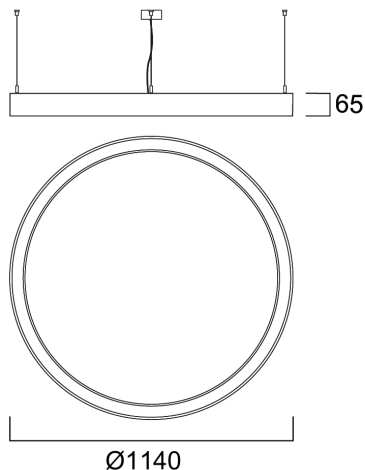

Concord

NILO 1200 DIR/INDIR 3K DALI WHITE 2050608

Technical drawings

Data table

GENERAL DATA

Product name	NILO 1200 DIR/INDIR 3K DALI WHITE
Technology	LED
Cap/Base	N/A
Housing	Aluminium
Mount	Suspended
General application	Hospitality, Retail, Museums & Galleries
Operating temperature range (°C)	1°C...+25°C
ETIM Class	EC002892
Warranty	5 years

OPTICAL DATA

Fixture luminous flux (lm)	9120
Luminaire efficacy (lm/W)	107
Colour temperature (K)	3000
Light colour	Warm White
CRI (Ra)	80