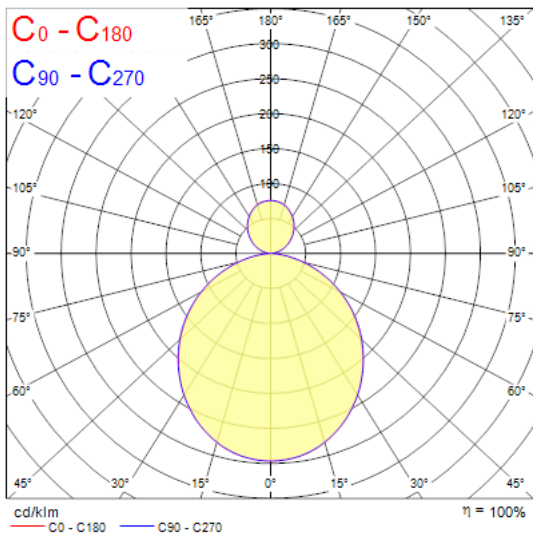

Concord

NILO 800 DIR/INDIR 4K DALI EM BLACK 2050607

Light colour	Neutral White
CRI (Ra)	80
Colour Variation Initial (SDCM)	3
Glare control	< 23
Photobiological Risk Group	RG0
Total power consumption (W)	56
Electrical protection	Class I
Control gear type	LED driver constant current
Dimmable	Yes
Housing colour	Black
IP rating	IP20
IK rating	IK03
Product EAN number	5025768506071
Warranty	5 years
Dimming method	DALI

Photometry