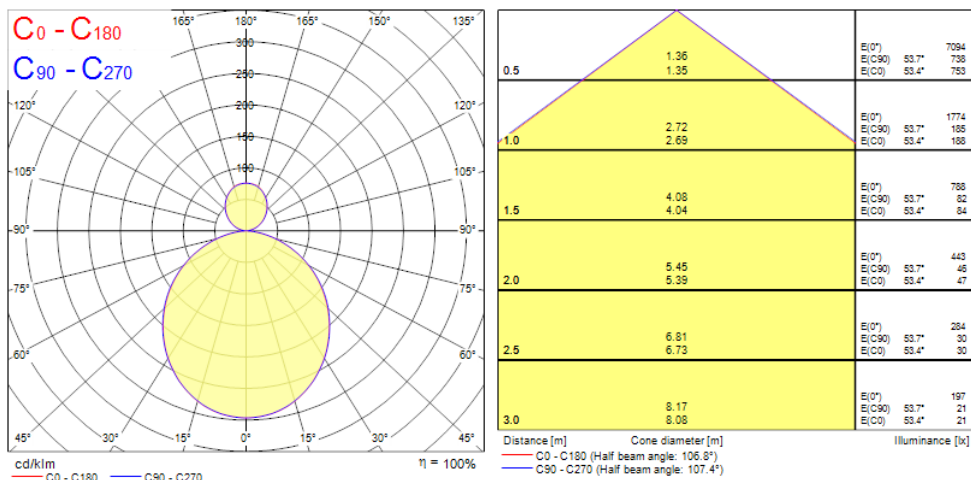

Concord

NILO 800 DIR/INDIR 4K DALI EM BLACK 2050607

Light colour	Neutral White
CRI (Ra)	80
Colour Variation Initial (SDCM)	3
Glare control	< 23
Photobiological Risk Group	RG0
Total power consumption (W)	56
Electrical protection	Class I
Control gear type	LED driver constant current
Dimmable	Yes
Housing colour	Black
IP rating	IP20
IK rating	IK03
Product EAN number	5025768506071
Warranty	5 years
Dimming method	DALI

Photometry