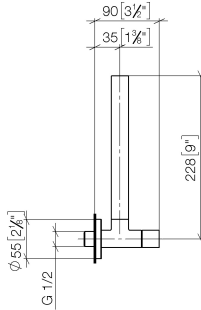

22 901 979 Product version up to 5/27/2021

- rosette Ø 55 mm
- hose covering 200mm, for shortening
- WRAS

	Matte Black	22 901 979-33
	Chrome	22 901 979-00
	Brushed Platinum	22 901 979-06
	Platinum	22 901 979-08
	Durabrand (23kt Gold)	22 901 979-09
	Dark Chrome	22 901 979-19
	Light Gold (PVD)	22 901 979-26
	Brushed Light Gold (PVD)	22 901 979-27
	Brushed Durabrand (23kt Gold)	22 901 979-28
	Brushed Gold (PVD)	22 901 979-37
	Brushed Dark Brass (PVD)	22 901 979-39
	Brushed Bronze (PVD)	22 901 979-42
	Brushed Dark Bronze (PVD)	22 901 979-43
	Brushed Champagne (22kt Gold)	22 901 979-46
	Champagne (22kt Gold)	22 901 979-47
	Brushed Chrome	22 901 979-93
	Brushed Dark Platinum	22 901 979-99

22 901 979 Product version up to 5/27/2021

mm [inches]

**Flow rate chart**

**Codes & Standards**

Scottish Water  
Byelaws

UK Water Supply  
Regulations

## Spare parts list

No.	Item Number	Name	Quantity used	Delivery time
1	09 28 22 020-33	Pipe Ø 24 x 200 mm - Matte Black	1.00	40
3	09 20 22 001-33	Handle Ø 24 x 25,5 mm - Matte Black	1.00	-
Spare part can no longer be ordered, please order the replacement item				
4	90 90 03 006 00 90	Head part Grease chamber 3/8" -	1.00	14
2	90 24 03 276 00 90	Conversion kit for angle valve Ø 25 x 38 mm -	1.00	14
5	09 27 22 015-33	Rosette Ø 55 x Ø 24,6 x 9 mm - Matte Black	1.00	40
6	09 14 10 093 90	O-Ring NBR 70 23,5 x 2,5 mm -	1.00	14