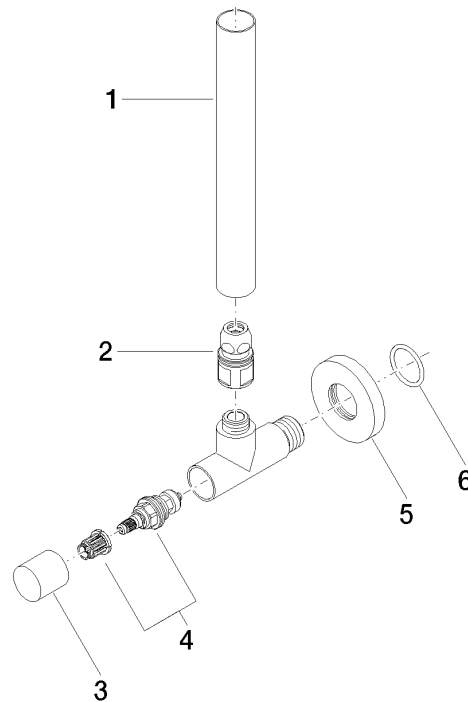

22 901 979 Product version up to 5/27/2021

- rosette Ø 55 mm
- hose covering 200mm, for shortening
- WRAS

	Matte Black	22 901 979-33
	Chrome	22 901 979-00
	Brushed Platinum	22 901 979-06
	Platinum	22 901 979-08
	Durabrand (23kt Gold)	22 901 979-09
	Dark Chrome	22 901 979-19
	Light Gold (PVD)	22 901 979-26
	Brushed Light Gold (PVD)	22 901 979-27
	Brushed Durabrand (23kt Gold)	22 901 979-28
	Brushed Gold (PVD)	22 901 979-37
	Brushed Dark Brass (PVD)	22 901 979-39
	Brushed Bronze (PVD)	22 901 979-42
	Brushed Dark Bronze (PVD)	22 901 979-43
	Brushed Champagne (22kt Gold)	22 901 979-46
	Champagne (22kt Gold)	22 901 979-47
	Brushed Chrome	22 901 979-93
	Brushed Dark Platinum	22 901 979-99

22 901 979 Product version up to 5/27/2021

mm [inches]

**Flow rate chart**

**Codes & Standards**

Scottish Water  
Byelaws

UK Water Supply  
Regulations

## Angle valve - Matte Black

SERIES SPECIFIC

---

22 901 979 Product version up to 5/27/2021

Certificates and sustainability

---

WRAS\_2205

22 901 979 Product version up to 5/27/2021

## Spare parts list

No.	Item Number	Name	Quantity used	Delivery time
1	09 28 22 020-33	Pipe Ø 24 x 200 mm - Matte Black	1.00	40
3	09 20 22 001-33	Handle Ø 24 x 25,5 mm - Matte Black	1.00	-
Spare part can no longer be ordered, please order the replacement item				
4	90 90 03 006 00 90	Head part Grease chamber 3/8" -	1.00	14
2	90 24 03 276 00 90	Conversion kit for angle valve Ø 25 x 38 mm -	1.00	14
5	09 27 22 015-33	Rosette Ø 55 x Ø 24,6 x 9 mm - Matte Black	1.00	40
6	09 14 10 093 90	O-Ring NBR 70 23,5 x 2,5 mm -	1.00	14