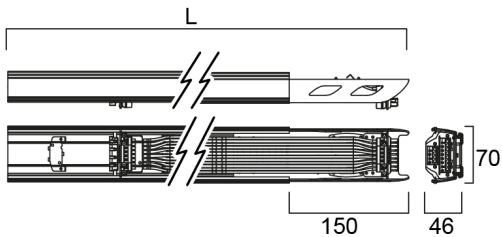

RTS 1.5M 50W 8C WD DD 3W 3H EM

Item No: 0042605

SYLVANIA

PRO

RTS LED linear luminaire for industrial and commercial applications. 1500 mm length with wide optics provide homogeneous light distribution for open areas. Fitted with switching EM driver + 3W convertor + BST NiCD 4.8V 3.0Ah (Self-contained Version). Steel housing, White color, 0 ... +40 °C operating temperature range, 4000 K, CRI 80, 3 SDMC. 53 W power consumption, 8000 lm luminous flux, 151 lm/W efficacy, 1500 mm x 70.2 mm x 78.6 mm (L x W x H) dimensions, IP20, IK03, 220-240 V 50/60 Hz, Class I. Lifespan L70:B50 120,000 hours.

Technical Assets

Dimensions (mm)

Photometrics

L	600	900	1202	1500	2403	3000	3605	4500
---	-----	-----	------	------	------	------	------	------

RTS 1.5M 50W 8C WD DD 3W 3H EM

Item No: 0042605

SYLVANIA

General data

Lifetime data

Lifespan L70 B50	100000
Lifespan L80 B20	75000

Physical data

Housing colour	White
IP rating	IP20
IK rating	IK03
Diffuser finish	Transparent
Diffuser material	PMMA Acrylic
Nominal Product Length (mm)	1500
Nominal Product Width (mm)	70.2
Nominal Product Height (mm)	78.6
Weight (kg)	1.7