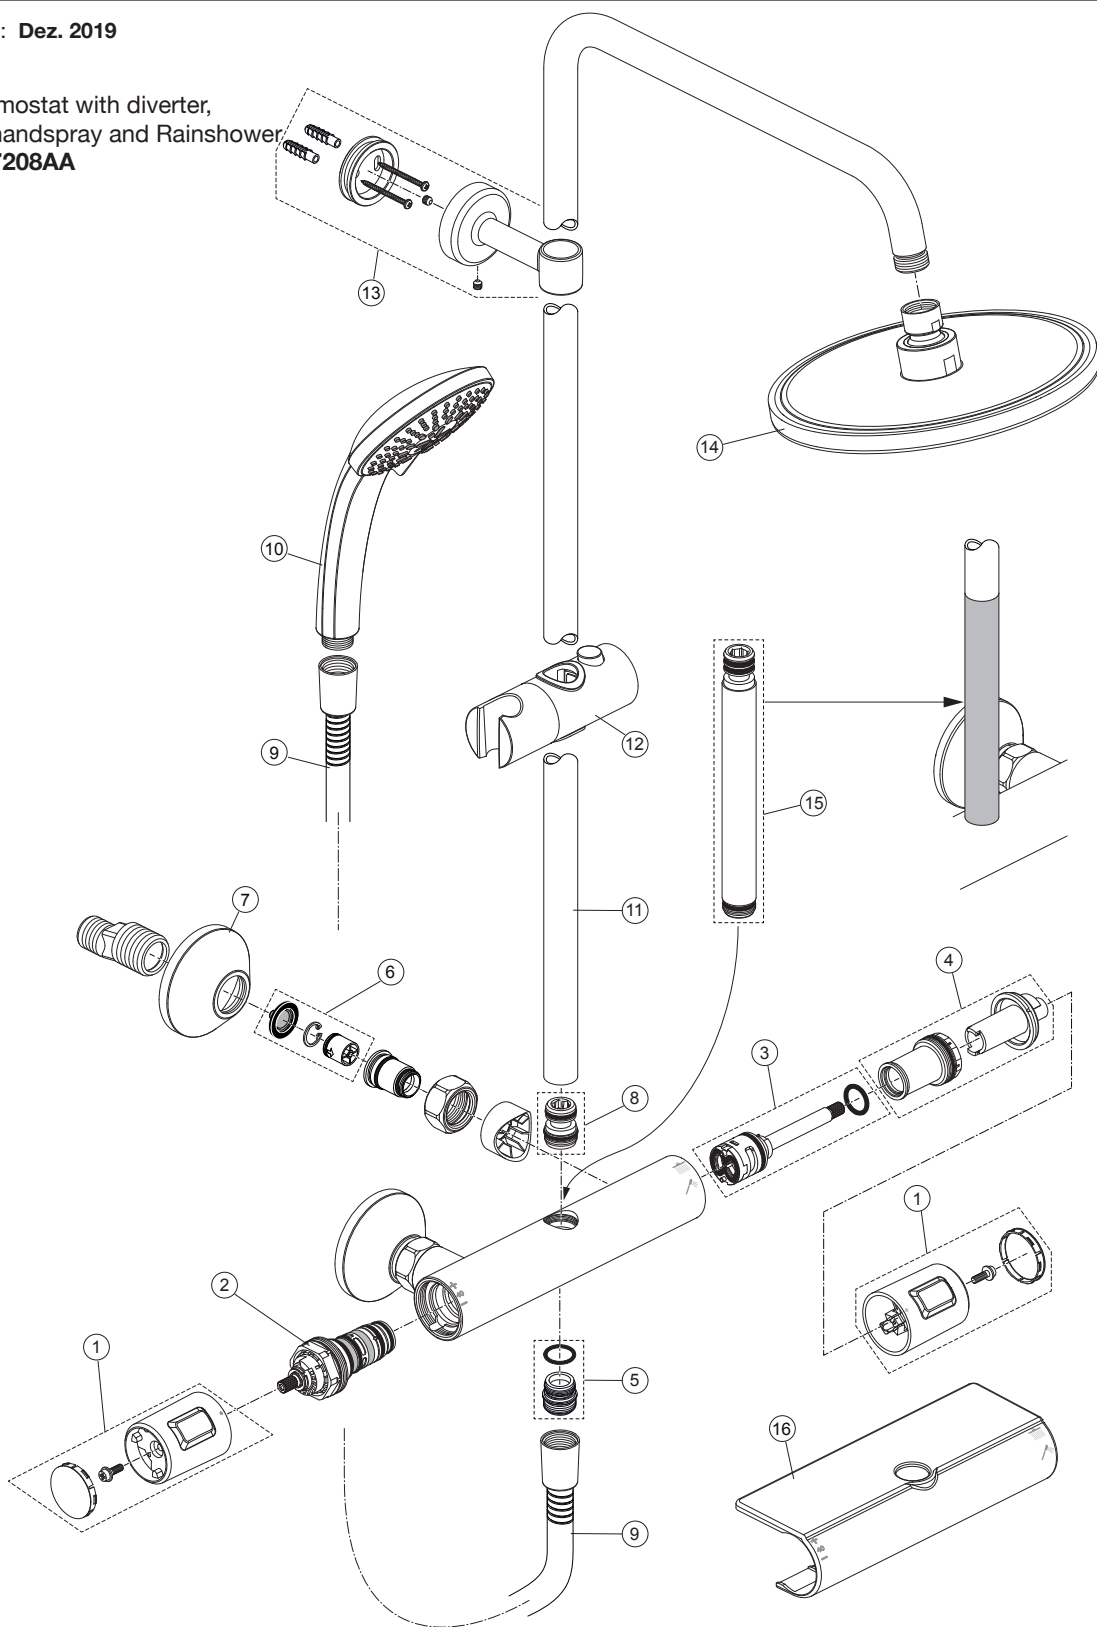

Ceratherm T25 A7208 ..

Ideal Standard

Produced from: Dez. 2019

Shower Thermostat with diverter,
shower bar, handspray and Rainshower,
chrome **A7208AA**

Pos.	Description	Part-Number	Qty.	Pos.	Description	Part-Number	Qty.
1	Handle cpl.	A 861 370 AA	1 Set	11	Shower bar 1100 mm	A 861 377 AA	1 pcs
2	Thermostatic Cartridge cpl.	A 861 371 NU	1 pcs		Shower bar 1000 mm	A 861 330 AA	1 pcs
3	Stop valve with diverter	A 861 375 NU	1 Set	12	Slider & holder f. handshr.	B 960 976 AA	1 Set
4	Thread ring + stopring cpl.	A 861 376 NU	1 Set	13	Wall fixation complete	A 861 331 AA	1 pcs
5	Nipple G1/2 outside cpl.	A 861 374 NU	1 Set	14	Headshower Ø200	A 861 378 AA	1 pcs
6	Non-return valve	A 861 372 NU	1 Set	15	Extension kit 150mm long	A 861 379 AA	1 Set
7	Escutcheon	A 960 914 AA	1 pcs		Extension kit 300mm long	A 861 380 AA	1 Set
8	Connection nipple cpl.	A 861 385 NU	1 Set	16	Warp over shelf	A 861 383 AA	1 pcs
9	Shower hose 1600 mm	A 3330 AA	1 pcs				
10	Handspray Ø100-3F-8l/min	B 9403 AA	1 pcs				