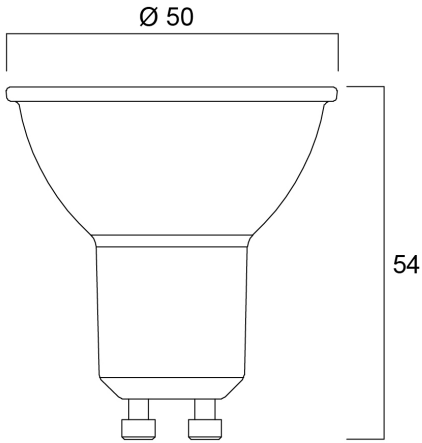

### Features

- Compact, energy efficient and exceptional value LED GU10 lamp Same shape and size as halogen GU10 lamp Compact Cluster SMD technology enabling high efficiency with halogen look Reduced visible heat sink from the front Available in 36 degree beam angle High lumen efficacy 15,000 hours average rated life 3 years warranty

### Product Overview

Product name	RefLED ES50 V6 345LM 830 36 SL
Technology	LED
Watt (Rated) (W)	4.2
Cap/Base	GU10
Fixture rating	Open
E-number FI	4741058
Colour temperature (K)	3000
CRI (Ra)	80
Colour Consistency (SDCM)	6
Colour Variation Initial (SDCM)	6
Photobiological Risk Group	RG1
Wattage (W)	4.2
Product EAN number	5410288291604
Warranty	3 years

## Technical drawings

### PHYSICAL DATA

Nominal Product Diameter (mm)	50
Weight (kg)	0.035