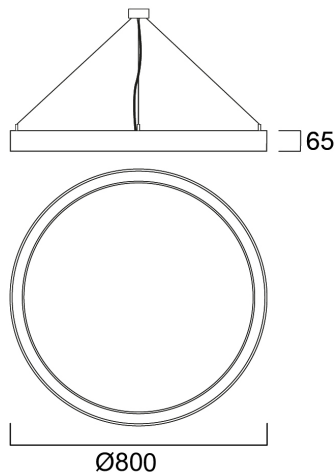

Concord

NILO 800 DIR/INDIR 3K DALI EM BLACK 2050606

Technical drawings

Data table

GENERAL DATA

Product name	NILO 800 DIR/INDIR 3K DALI EM BLACK
Technology	LED
Cap/Base	N/A
Housing	Aluminium
Mount	Suspended
General application	Hospitality, Museums & Galleries, Retail
Operating temperature range (°C)	1°C...+25°C
ETIM Class	EC002892
Warranty	5 years

OPTICAL DATA

Fixture luminous flux (lm)	5700
Luminaire efficacy (lm/W)	102
Colour temperature (K)	3000
Light colour	Warm White
CRI (Ra)	80