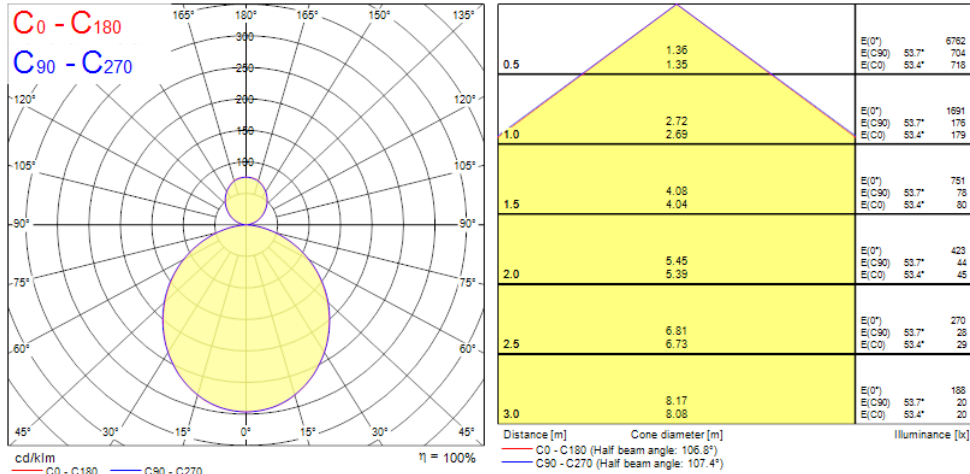

Concord

NILO 800 DIR/INDIR 3K DALI EM BLACK 2050606

Light colour	Warm White
CRI (Ra)	80
Colour Variation Initial (SDCM)	3
Glare control	< 23
Photobiological Risk Group	RG0
Total power consumption (W)	56
Electrical protection	Class I
Control gear type	LED driver constant current
Dimmable	Yes
Housing colour	Black
IP rating	IP20
IK rating	IK03
Product EAN number	5025768506064
Warranty	5 years
Dimming method	DALI

Photometry