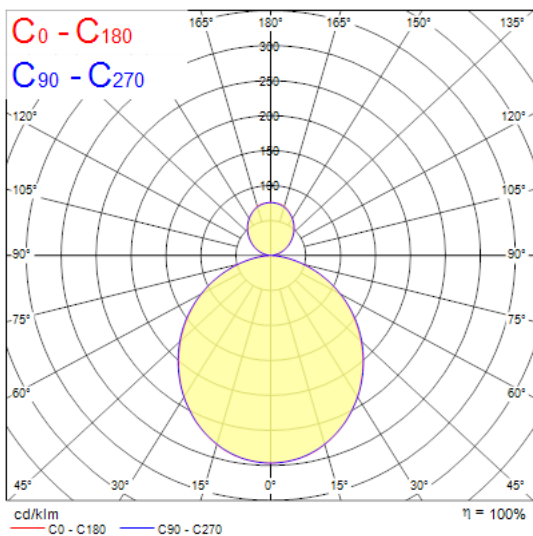

Concord

NILO 800 DIR/INDIR 4K DALI EM WHITE 2050605

Light colour	Neutral White
CRI (Ra)	80
Colour Variation Initial (SDCM)	3
Glare control	< 23
Photobiological Risk Group	RG0
Total power consumption (W)	56
Electrical protection	Class I
Control gear type	LED driver constant current
Dimmable	Yes
Housing colour	White
IP rating	IP20
IK rating	IK03
Product EAN number	5025768506057
Warranty	5 years
Dimming method	DALI

Photometry