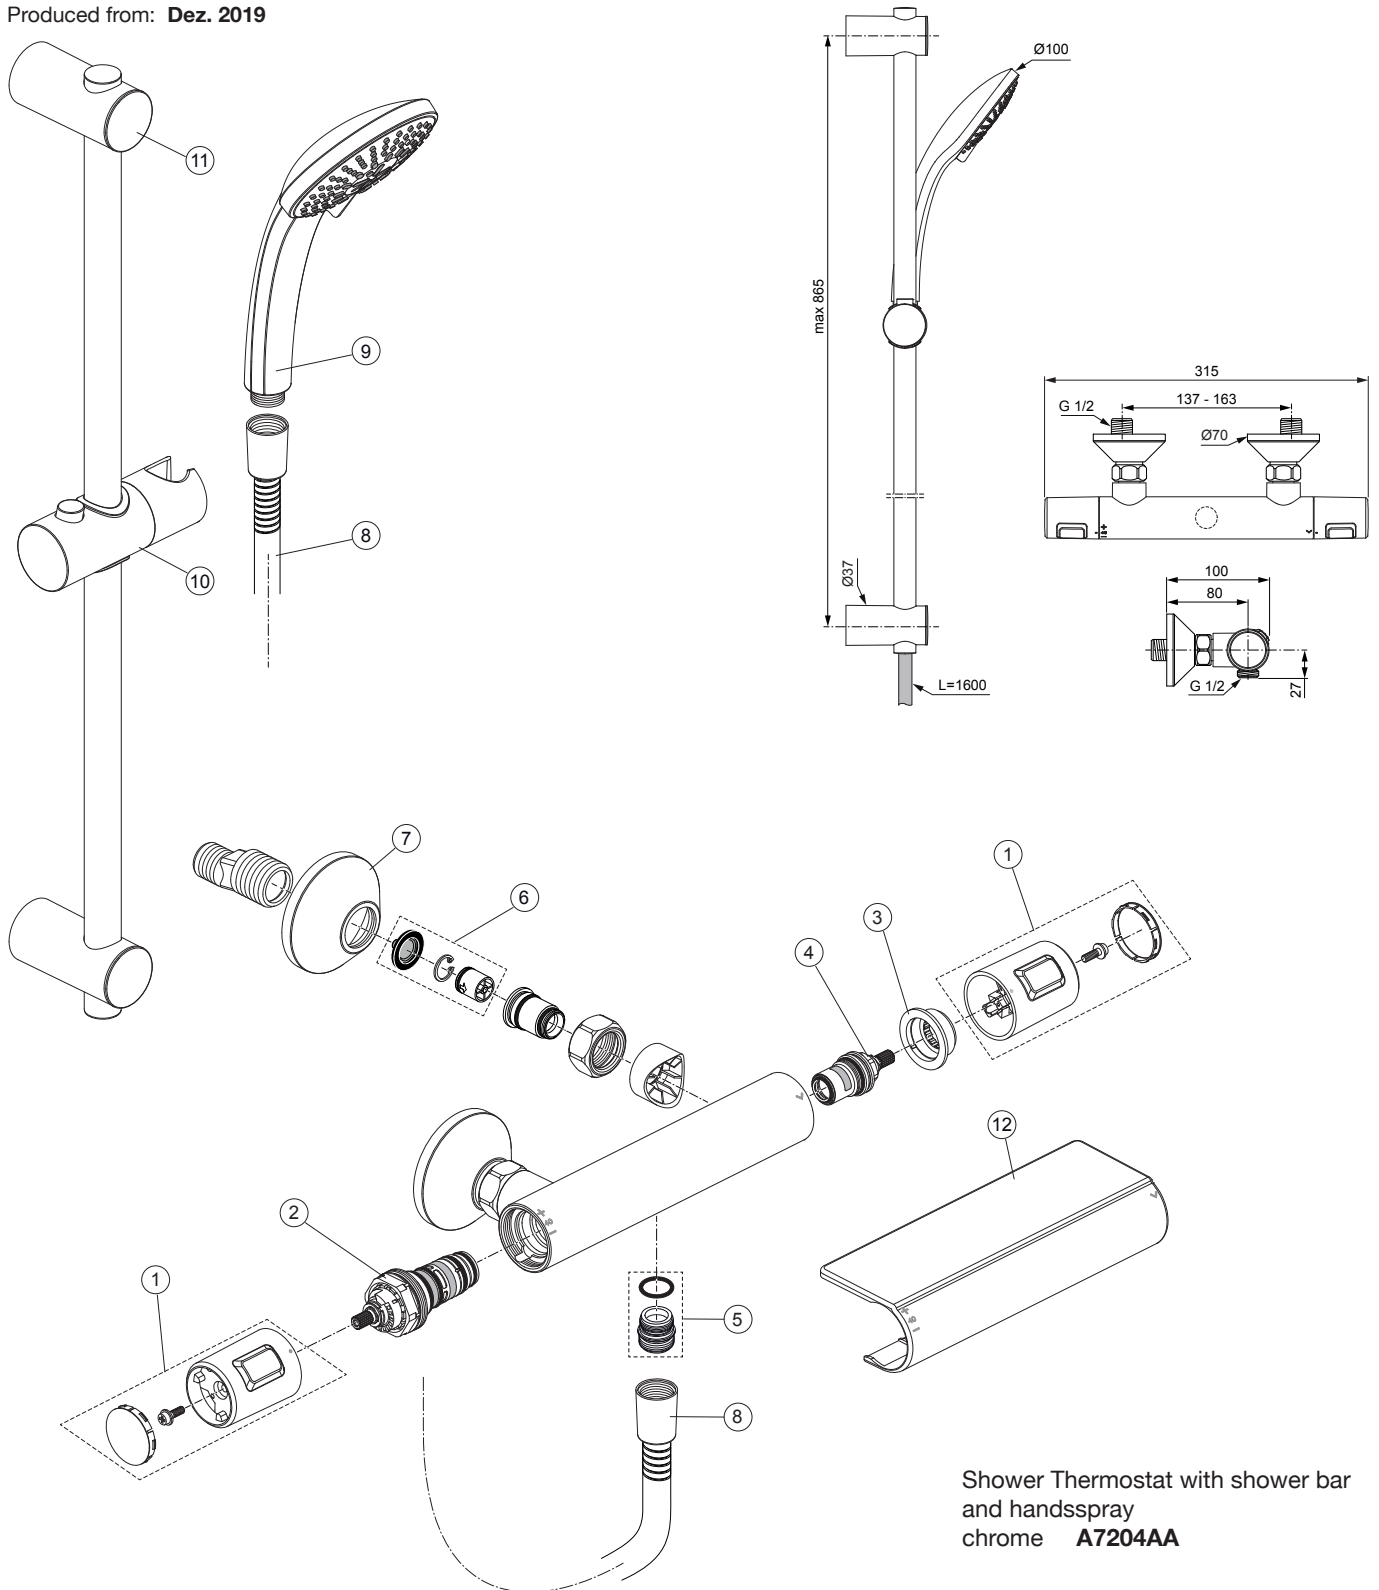

Produced from: Dez. 2019

Shower Thermostat with shower bar and handsspray chrome **A7204AA**

Pos.	Description	Part-Number	Qty.	Pos.	Description	Part-Number	Qty.
1	Handle cpl.	A 861 370 AA	1 Set	12	Warp over shelf	A 7215 AA	1 pcs
2	Thermostatic Cartridge cpl.	A 861 371 NU	1 pcs				
3	Stopping	A 861 373 NU	1 pcs				
4	Cartridge G1/2 180° cpl.	A 861 245 NU*	1 Set				
5	Nipple G1/2 outside cpl.	A 861 374 NU	1 Set				
6	Non-return valve	A 861 372 NU	1 Set				
7	Escutcheon	A 960 914 AA	1 pcs				
8	Shower hose 1250 mm	A 3306 AA	1 pcs				
9	Handspray 3Func. Ø100	B 9403 AA	1 pcs				
10	Slider & holder f. handshr.	B 960 976 AA	1 pcs				
11	Wall fixation complete	B 960 972 AA	2 pcs				

*Universal set (not all parts needed)