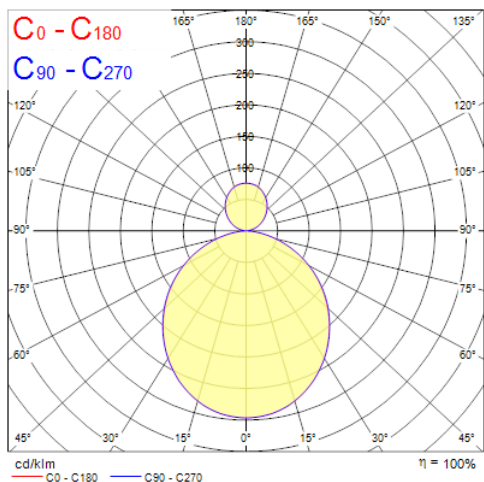

Concord

NILO 800 DIR/INDIR 4K DALI EM WHITE 2050605

Features

- Nilo is a 360° curve-shaped luminaire with a striking, minimalistic design, perfect for retail, hospitality, and office environments. The product can be suspended at different heights to create appealing lighting effects. Stand-alone and self-contained lighting fixture. Aluminium body, opal diffuser, emits direct and indirect lighting. Textured white finishing colour. Light color temperature: 4000K, neutral white. System power: 56W. Fixture lumen output: 5980lm, efficacy: 107lm/W, Ra80 typical, LED chromacity: 3 step MacAdam ellipse (SDCM3), IR/UV free light source without heat radiation. DALI dimmable, 3-hours self-contained EMPRO self-test emergency, 220-240V / 50-60Hz. Electrical protection: Class I. 80% direct, and 20% indirect lighting. Degree of protection: IP20, suitable for indoor environment only. Nominal product dimensions: diameter 800mmx65mm. 3h emergency in function: direct lighting only, partial lighting (only direct and 1/4 of whole luminaire is light up in emergency mode), 200lm.

Product Overview

Product name	NILO 800 DIR/INDIR 4K DALI EM WHITE
Technology	LED
Cap/Base	N/A
Housing	Aluminium
Mount	Suspended
General application	Hospitality, Museums & Galleries, Retail
ETIM Class	EC002892
Fixture luminous flux (lm)	5980
Luminaire efficacy (lm/W)	107
Colour temperature (K)	4000

Photometry

Distance [m]	Cone diameter [m]	E(0°)	E(C90)	E(C0)	Illuminance [lx]
0.5	1.36 1.35	7094	53.7° 738	53.4° 753	
1.0	2.72 2.69	1774	53.7° 165	53.4° 188	
1.5	4.08 4.04	788	53.7° 52	53.4° 64	
2.0	5.45 5.39	443	53.7° 45	53.4° 47	
2.5	6.81 6.73	284	53.7° 30	53.4° 30	
3.0	8.17 8.08	197	53.7° 21	53.4° 21	