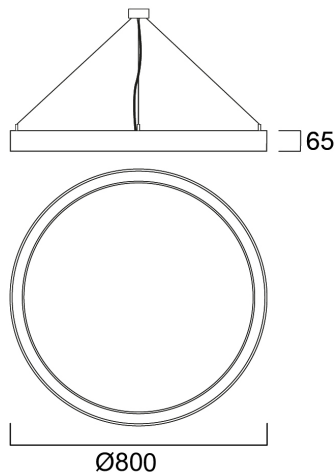

Photometry

Distance [m]	Cone diameter [m]	E(0°)	E(C90)	E(C0)	Illuminance [lx]
0.5	1.36 1.35	7094	53.7° 738	53.4° 753	
1.0	2.72 2.69	1774	53.7° 165	53.4° 188	
1.5	4.08 4.04	788	53.7° 52	53.4° 64	
2.0	5.45 5.39	443	53.7° 45	53.4° 47	
2.5	6.81 6.73	284	53.7° 30	53.4° 30	
3.0	8.17 8.08	197	53.7° 21	53.4° 21	

Distance [m] Cone diameter [m] Illuminance [lx]

— C0 - C180 (Half beam angle: 106.5°)
— C90 - C270 (Half beam angle: 107.4°)

Concord

NILO 800 DIR/INDIR 4K DALI EM WHITE 2050605

Technical drawings

Data table

PACKAGING

Product EAN number	5025768506057
Packaging single length / height (cm)	87.0
Packaging single width (cm)	87.0
Packaging single depth (cm)	10.0
DUN14 (outer)	05025768506057
Units per outer package	1
Packaging outer length / height (cm)	87.0
Packaging outer width (cm)	87.0
Packaging outer depth (cm)	10.0