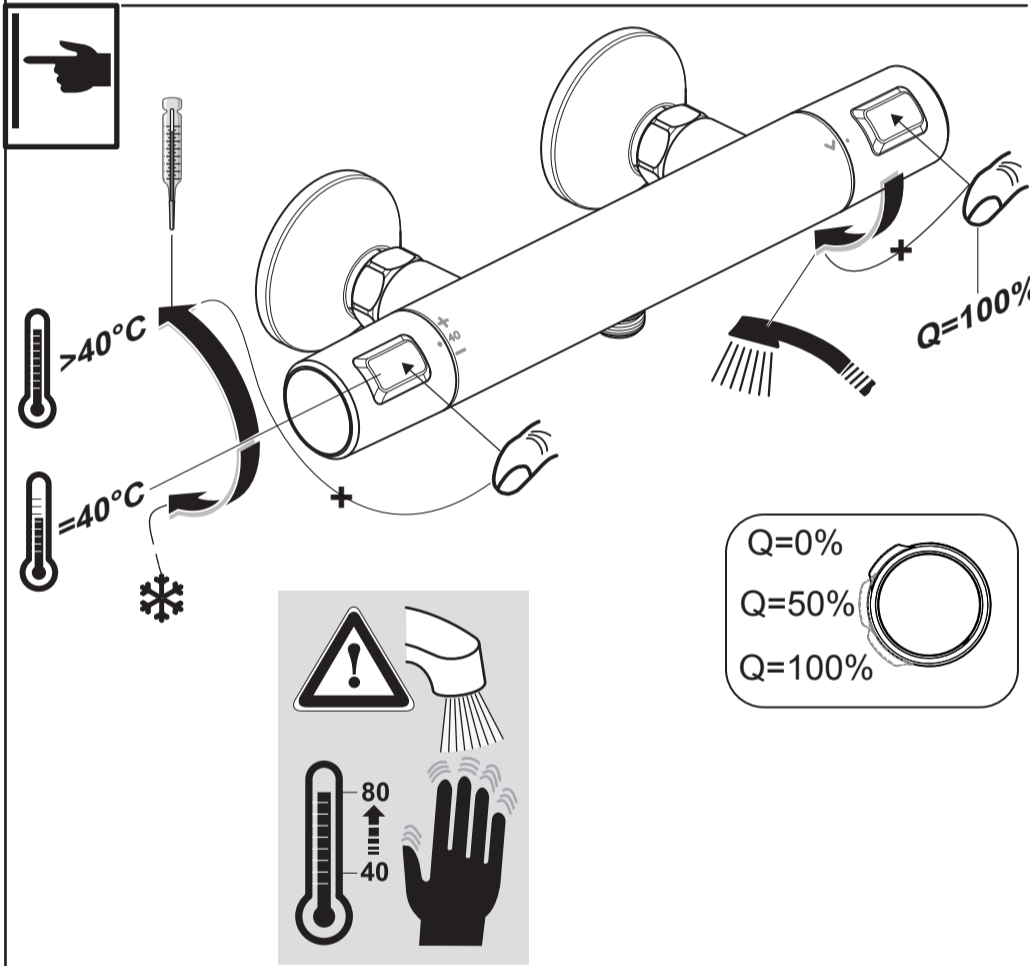

CERATHERM T25
 A 7203 .. A7204 ..

0220 / A 868 545
 Made in Germany

A 7204 ..

A 7203 ..

Ideal Standard International NV
 Corporate Village - Gent Building
 Da Vincilaan 2
 1935 Zaventem
 Belgium

www.idealstandardinternational.com