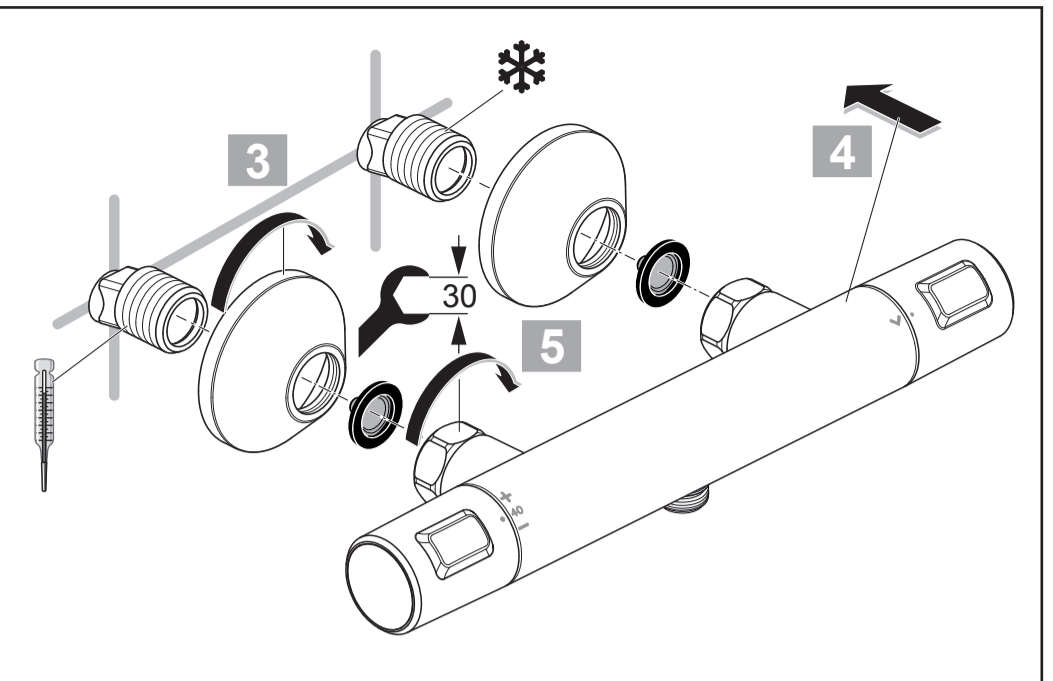

CERATHERM T25
 A 7203 .. A7204 ..

0220 / A 868 545
 Made in Germany

A 7204 ..

A 7203 ..

Ideal Standard International NV
 Corporate Village - Gent Building
 Da Vincilaan 2
 1935 Zaventem
 Belgium

www.idealstandardinternational.com