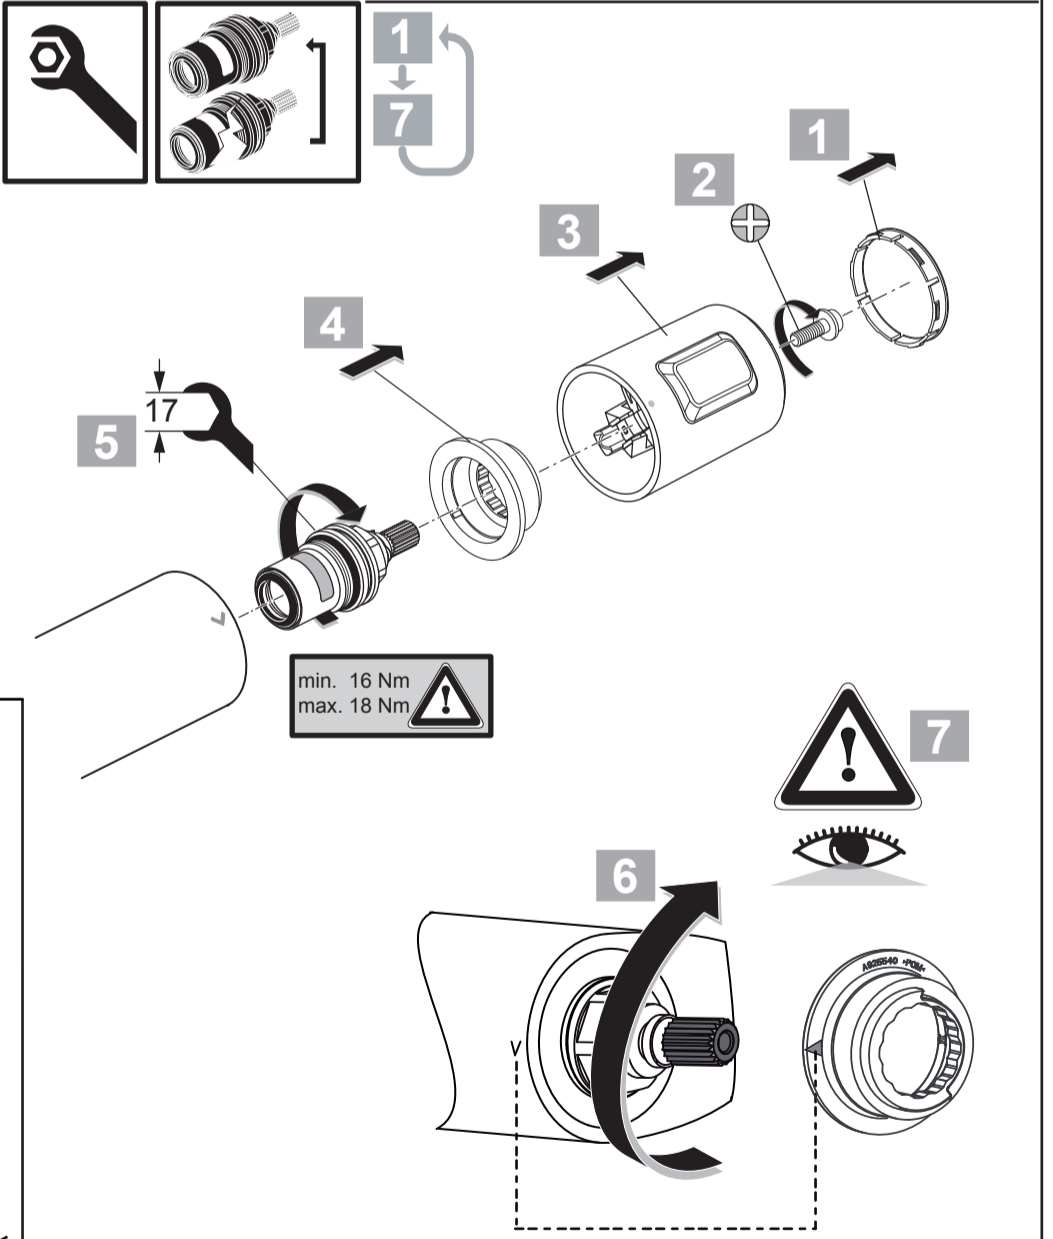

CERATHERM T25
 A 7203 .. A7204 ..

0220 / A 868 545
 Made in Germany

A 7204 ..

A 7203 ..

Ideal Standard International NV
 Corporate Village - Gent Building
 Da Vincilaan 2
 1935 Zaventem
 Belgium

www.idealstandardinternational.com