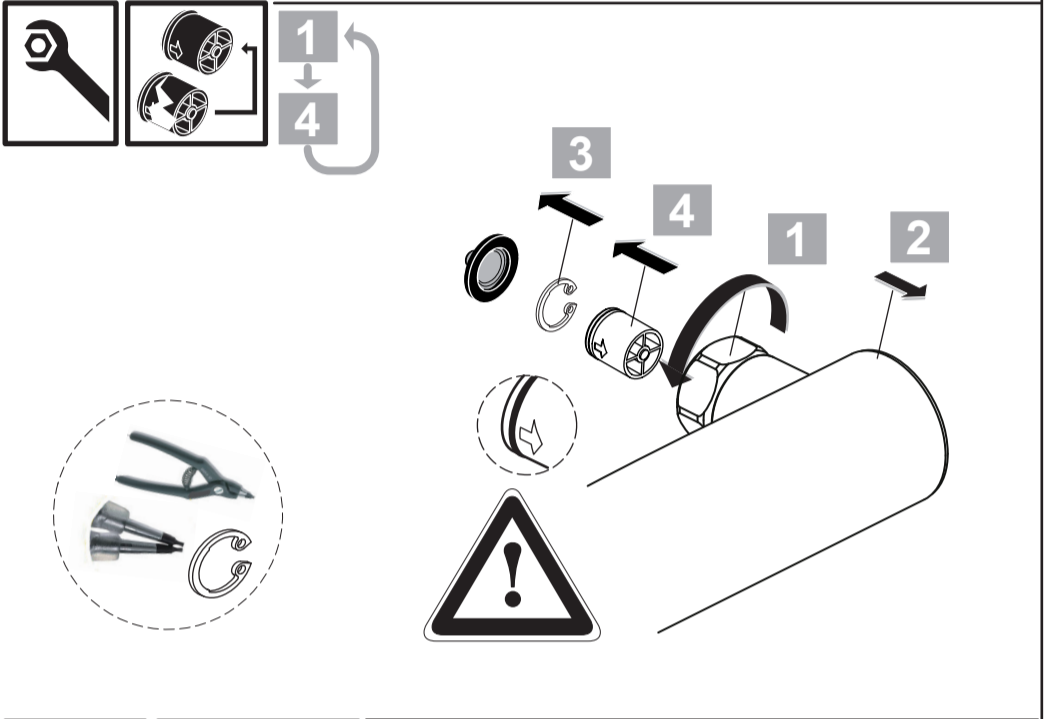

CERATHERM T25
 A 7203 .. A7204 ..

0220 / A 868 545
 Made in Germany

A 7204 ..

A 7203 ..

Ideal Standard International NV
 Corporate Village - Gent Building
 Da Vincilaan 2
 1935 Zaventem
 Belgium

www.idealstandardinternational.com