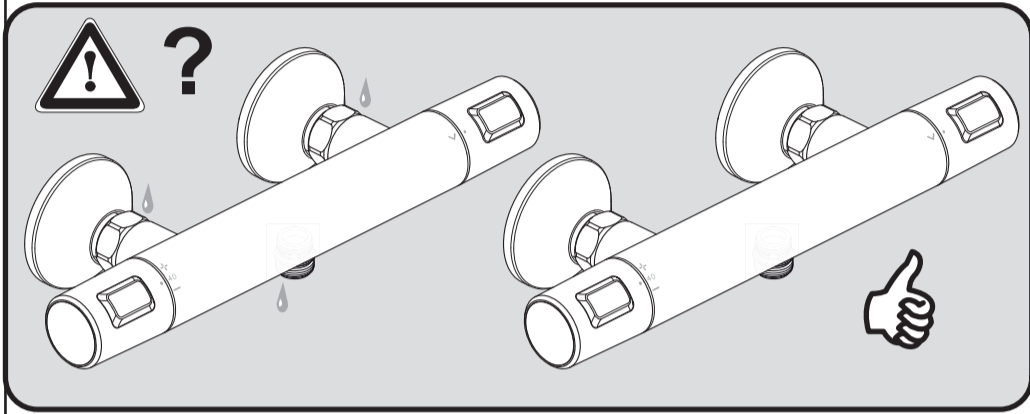

CERATHERM T25
 A 7203 .. A7204 ..

0220 / A 868 545
 Made in Germany

A 7204 ..

A 7203 ..

Ideal Standard International NV
 Corporate Village - Gent Building
 Da Vincilaan 2
 1935 Zaventem
 Belgium

www.idealstandardinternational.com