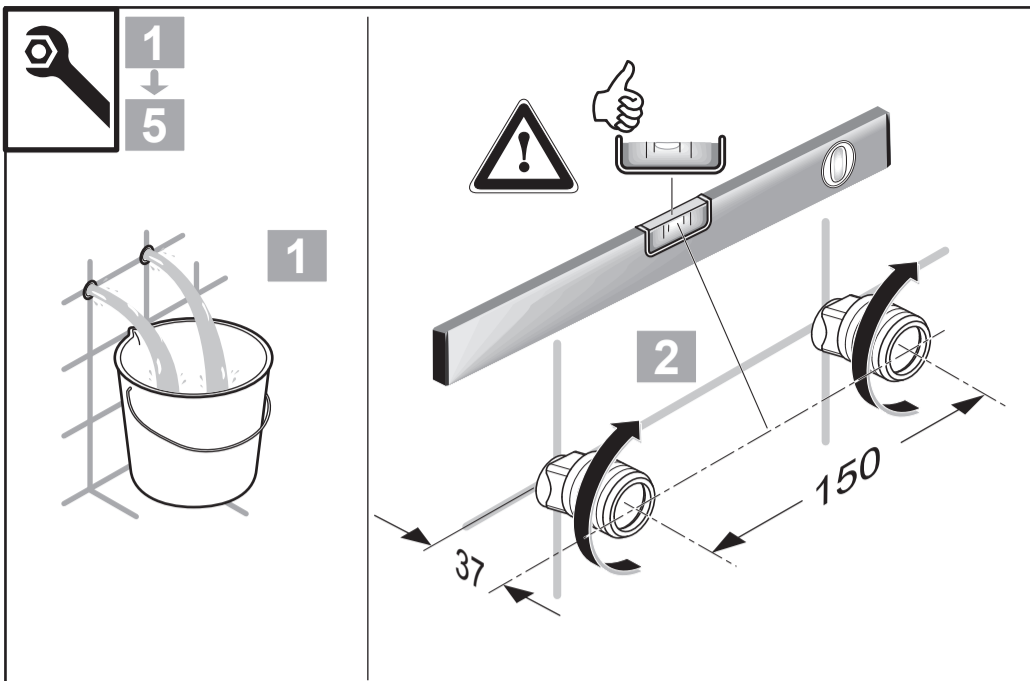

CERATHERM T25
 A 7203 .. A7204 ..

0220 / A 868 545
 Made in Germany

A 7204 ..

A 7203 ..

Ideal Standard International NV
 Corporate Village - Gent Building
 Da Vincilaan 2
 1935 Zaventem
 Belgium

www.idealstandardinternational.com