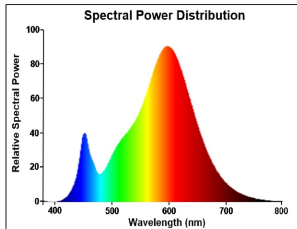

RefLED ES50

RefLED ES50 V6 345LM 827 36 SL

0029159