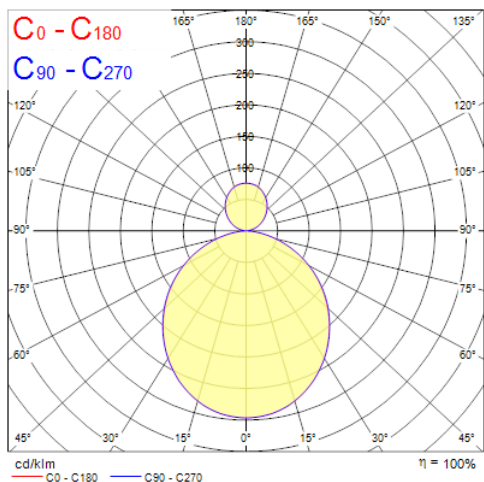

Concord

NILO 800 DIR/INDIR 3K DALI EM WHITE 2050604

Light colour	Warm White
CRI (Ra)	80
Colour Variation Initial (SDCM)	3
Glare control	< 23
Photobiological Risk Group	RG0
Total power consumption (W)	56
Electrical protection	Class I
Control gear type	LED driver constant current
Dimmable	Yes
Housing colour	White
IP rating	IP20
IK rating	IK03
Product EAN number	5025768506040
Warranty	5 years
Dimming method	DALI

Photometry

Distance [m]	Cone diameter [m]	E(0°)	E(C90)	E(C0)	Illuminance [lx]
0.5	1.36 1.35	6782	53.7° 704	53.4° 718	
1.0	2.72 2.69	1691	53.7° 176	53.4° 179	
1.5	4.08 4.04	751	53.7° 78	53.4° 80	
2.0	5.45 5.39	423	53.7° 44	53.4° 45	
2.5	6.81 6.73	270	53.7° 28	53.4° 29	
3.0	8.17 8.08	188	53.7° 20	53.4° 20	

Distance [m]   Cone diameter [m]   Illuminance [lx]
— C₀ - C₁₈₀ (Half beam angle: 106.5°)
— C₉₀ - C₂₇₀ (Half beam angle: 107.4°)