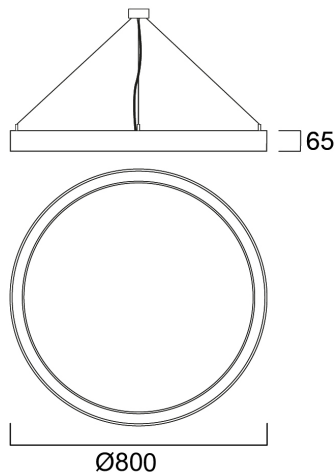

Concord

NILO 800 DIR/INDIR 3K DALI EM WHITE 2050604

Technical drawings

Data table

GENERAL DATA

Product name	NILO 800 DIR/INDIR 3K DALI EM WHITE
Technology	LED
Cap/Base	N/A
Housing	Aluminium
Mount	Suspended
General application	Hospitality, Museums & Galleries, Retail
Operating temperature range (°C)	1°C...+25°C
ETIM Class	EC002892
Warranty	5 years

OPTICAL DATA

Fixture luminous flux (lm)	5700
Luminaire efficacy (lm/W)	102
Colour temperature (K)	3000
Light colour	Warm White
CRI (Ra)	80