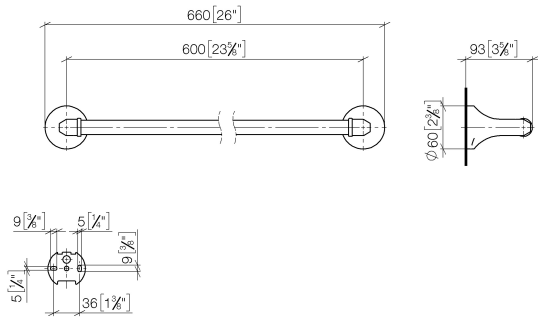

83 060 361 Product version from 7/3/2016

- gauge 600 mm
- width 660mm
- height 60 mm
- rosette Ø 60 mm
- 90mm projection

	Durabronz (23kt Gold)	83 060 361-09
	Chrome	83 060 361-00
	Brushed Platinum	83 060 361-06
	Platinum	83 060 361-08
	Brushed Durabronz (23kt Gold)	83 060 361-28
	Brushed Gold (PVD)	83 060 361-37
	Brushed Dark Brass (PVD)	83 060 361-39
	Brushed Bronze (PVD)	83 060 361-42
	Brushed Dark Platinum	83 060 361-99

**Recommended miscellaneous**

**MADISON Mounting for towel bar/tumbler mounting on two sides -** 12 358 970 90  
 •for towel bar mounting plus towel bar mounting on back.

83 060 361 Product version from 7/3/2016

mm [inches]

**Spare parts list**

No.	Item Number	Name	Quantity used	Delivery time
2	04 31 11 140 00 90	Mounting Threaded pin M6 x 10 mm -	2.00	14
1	05 17 97 507 00 90	Attachment set 52 x 45 x 70 mm -	2.00	14