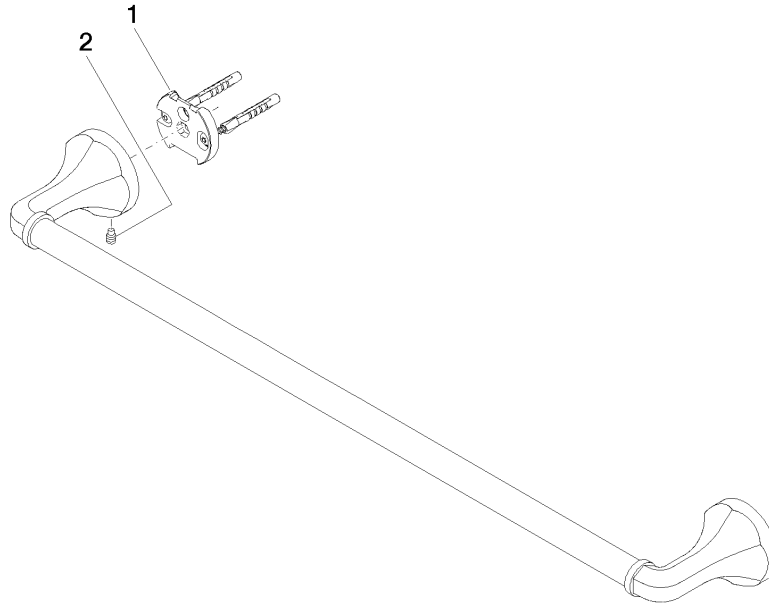

83 060 361 Product version from 7/3/2016

- gauge 600 mm
- width 660mm
- height 60 mm
- rosette Ø 60 mm
- 90mm projection

	Durabronz (23kt Gold)	83 060 361-09
	Chrome	83 060 361-00
	Brushed Platinum	83 060 361-06
	Platinum	83 060 361-08
	Brushed Durabronz (23kt Gold)	83 060 361-28
	Brushed Gold (PVD)	83 060 361-37
	Brushed Dark Brass (PVD)	83 060 361-39
	Brushed Bronze (PVD)	83 060 361-42
	Brushed Dark Platinum	83 060 361-99

**Recommended miscellaneous**

**MADISON Mounting for towel bar/tumbler mounting on two sides -** 12 358 970 90  
 •for towel bar mounting plus towel bar mounting on back.

83 060 361 Product version from 7/3/2016

mm [inches]

**Spare parts list**

No.	Item Number	Name	Quantity used	Delivery time
2	04 31 11 140 00 90	Mounting Threaded pin M6 x 10 mm -	2.00	14
1	05 17 97 507 00 90	Attachment set 52 x 45 x 70 mm -	2.00	14