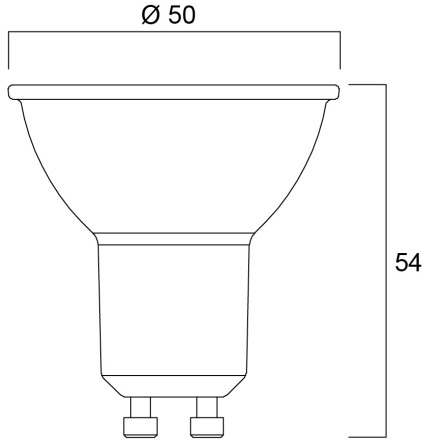

Features

- Compact, energy efficient and exceptional value LED GU10 lamp Same shape and size as halogen GU10 lamp Compact Cluster SMD technology enabling high efficiency with halogen look Reduced visible heat sink from the front Available in 36 degree beam angle High lumen efficacy 15,000 hours average rated life 3 years warranty

Product Overview

Product name	RefLED ES50 V6 230LM 840 36 SL
Technology	LED
Watt (Rated) (W)	3.1
Cap/Base	GU10
Fixture rating	Open
E-number FI	4741055
Colour temperature (K)	4000
CRI (Ra)	80
Colour Consistency (SDCM)	6
Colour Variation Initial (SDCM)	6
Photobiological Risk Group	RG1
Wattage (W)	3.1
Product EAN number	5410288291574
Warranty	3 years

Technical drawings

Data table

GENERAL DATA

Product name	RefLED ES50 V6 230LM 840 36 SL
Technology	LED
Watt (Rated) (W)	3.1
Cap/Base	GU10
Fixture rating	Open
Operating temperature range (°C)	-20°C...+40°C
Performance ambient temperature Tq (°C)	25
E-number FI	4741055
Warranty	3 years

RefLED ES50 V6 230LM 840 36 SL
0029157

Packaging inner depth (cm)	13.1
DUN14 (outer)	15410288291571
Packaging outer length / height (cm)	20.8

SAFETY DATA

Optimal operating condition (°C)	-20-40
Breakage cleaning instructions	Not applicable
Special purpose lamp	No
Dry applications use only	No
Suitable for household illumination	No
Safety message	Not Suitable for totally enclosed fixtures